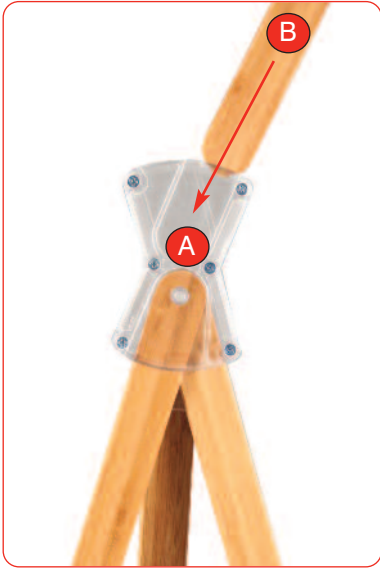

Bamboo X banner

Hardware specifications	Graphic specifications
<p>Hardware Dimensions approx (mm) 2200(h) x 800(w) x 480(d)</p> <p>Weight: 1kg approx (including bag)</p>	<p>Visible Graphic Dimensions (mm): 2200 (h) x 800(w) approx</p> <p>Reccomended material thickness 225 - 300 microns</p>