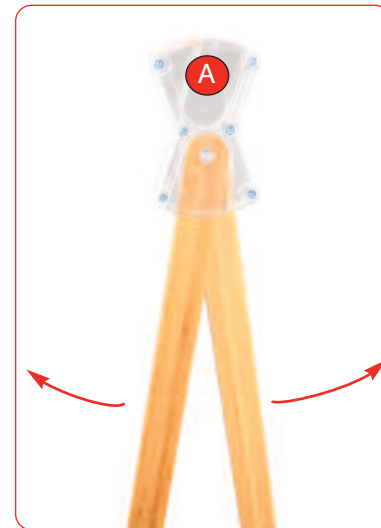

Bamboo X banner

Hardware specifications	Graphic specifications
<p>Hardware Dimensions approx (mm) 2200(h) x 800(w) x 480(d)</p> <p>Weight: 1kg approx (including bag)</p>	<p>Visible Graphic Dimensions (mm): 2200 (h) x 800(w) approx</p> <p>Reccomended material thickness 225 - 300 microns</p>