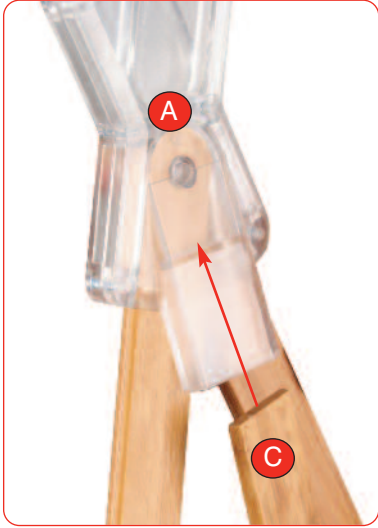

Bamboo X banner

Hardware specifications	Graphic specifications
<p>Hardware Dimensions approx (mm) 2200(h) x 800(w) x 480(d)</p> <p>Weight: 1kg approx (including bag)</p>	<p>Visible Graphic Dimensions (mm): 2200 (h) x 800(w) approx</p> <p>Reccomended material thickness 225 - 300 microns</p>