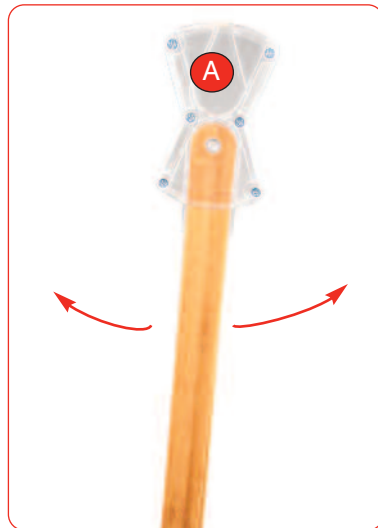

Bamboo X banner

Hardware specifications	Graphic specifications
<p>Hardware Dimensions approx (mm) 2200(h) x 800(w) x 480(d)</p> <p>Weight: 1kg approx (including bag)</p>	<p>Visible Graphic Dimensions (mm): 2200 (h) x 800(w) approx</p> <p>Reccomended material thickness 225 - 300 microns</p>