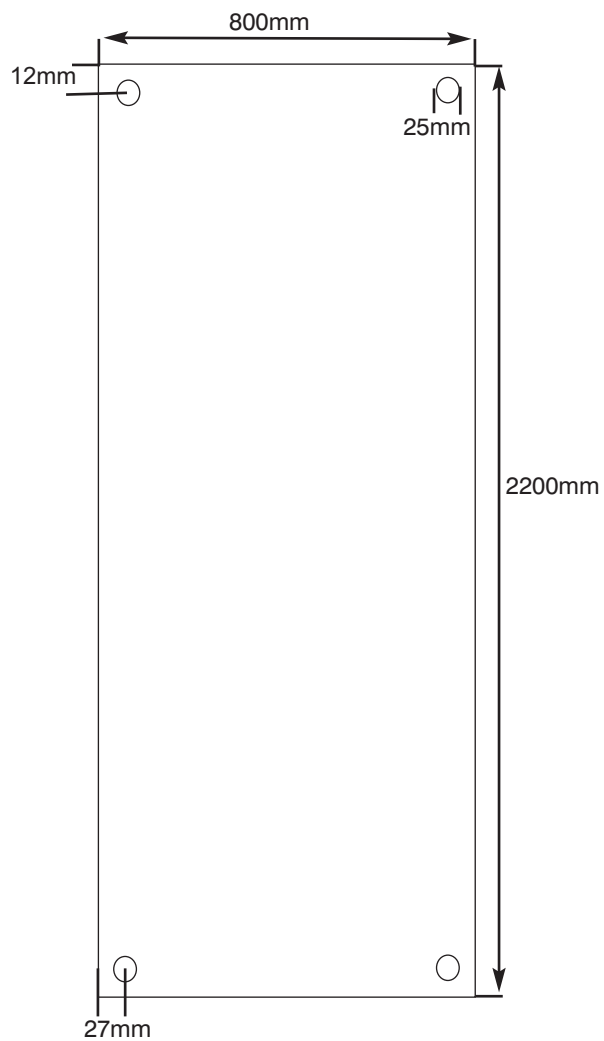

Bamboo X banner

Hardware specifications	Graphic specifications
<p>Hardware Dimensions approx (mm) 2200(h) x 800(w) x 480(d)</p> <p>Weight: 1kg approx (including bag)</p>	<p>Visible Graphic Dimensions (mm): 2200 (h) x 800(w) approx</p> <p>Reccomended material thickness 225 - 300 microns</p>