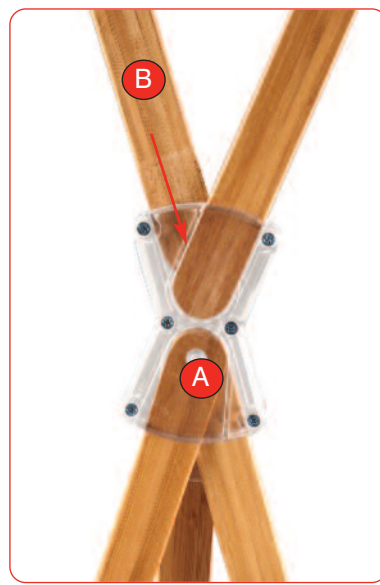

Bamboo X banner

Hardware specifications	Graphic specifications
<p>Hardware Dimensions approx (mm) 2200(h) x 800(w) x 480(d)</p> <p>Weight: 1kg approx (including bag)</p>	<p>Visible Graphic Dimensions (mm): 2200 (h) x 800(w) approx</p> <p>Reccomended material thickness 225 - 300 microns</p>