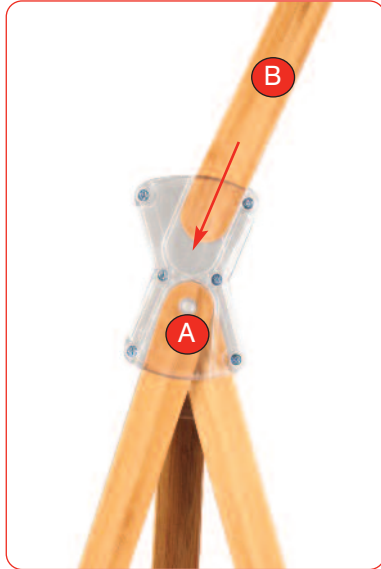

Bamboo X banner

Hardware specifications	Graphic specifications
<p>Hardware Dimensions approx (mm) 2200(h) x 800(w) x 480(d)</p> <p>Weight: 1kg approx (including bag)</p>	<p>Visible Graphic Dimensions (mm): 2200 (h) x 800(w) approx</p> <p>Reccomended material thickness 225 - 300 microns</p>