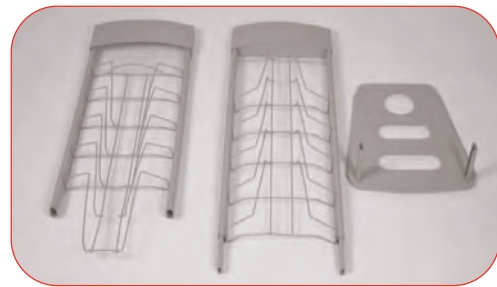

### Features & benefits

- Curvaceous styling with 10 A4 wire frame pockets
- Slim and lightweight
- Available in Sparkling Silver
- Separates into 3 pieces
- Carry bag included

10 up deluxe consists of 3 pieces: Top, bottom and base.

Slot the bottom section onto the pegs of the base until fully secure.

Slot the top section onto the pegs of the bottom section until fully secure.

<p>Assembled dimensions (mm): 1365mm (H) x 300mm (W) x 360mm (D)</p> <p>Recommended carry bag/case size 340mm (H) x 850mm (W) x 220mm (D)</p> <p>Weight: 7kg approx</p>	<p>Pocket dimensions (mm): 297mm (H) x 220mm (W) x 15mm (D)</p>	<p>Availability: In Sparkling Silver</p>
---	---	--