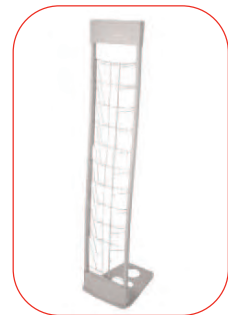

### Features & benefits

- Curvaceous styling with 10 A4 wire frame pockets
- Slim and lightweight
- Available in Sparkling Silver
- Separates into 3 pieces
- Carry bag included

10 up deluxe consists of 3 pieces: Top, bottom and base.

Slot the bottom section onto the pegs of the base until fully secure.

Slot the top section onto the pegs of the bottom section until fully secure.

<p>Assembled dimensions (mm): 1365mm (H) x 300mm (W) x 360mm (D)</p> <p>Recommended carry bag/case size 340mm (H) x 850mm (W) x 220mm (D)</p> <p>Weight: 7kg approx</p>	<p>Pocket dimensions (mm): 297mm (H) x 220mm (W) x 15mm (D)</p>	<p>Availability: In Sparkling Silver</p>
---	---	--