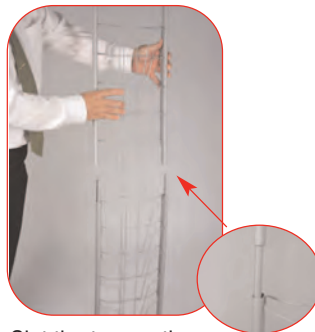

### Features & benefits

- Curvaceous styling with 10 A4 wire frame pockets
- Slim and lightweight
- Available in Sparkling Silver
- Separates into 3 pieces
- Carry bag included

10 up deluxe consists of 3 pieces: Top, bottom and base.

Slot the bottom section onto the pegs of the base until fully secure.

Slot the top section onto the pegs of the bottom section until fully secure.

<p>Assembled dimensions (mm): 1365mm (H) x 300mm (W) x 360mm (D)</p> <p>Recommended carry bag/case size 340mm (H) x 850mm (W) x 220mm (D)</p> <p>Weight: 7kg approx</p>	<p>Pocket dimensions (mm): 297mm (H) x 220mm (W) x 15mm (D)</p>	<p>Availability: In Sparkling Silver</p>
---	---	--