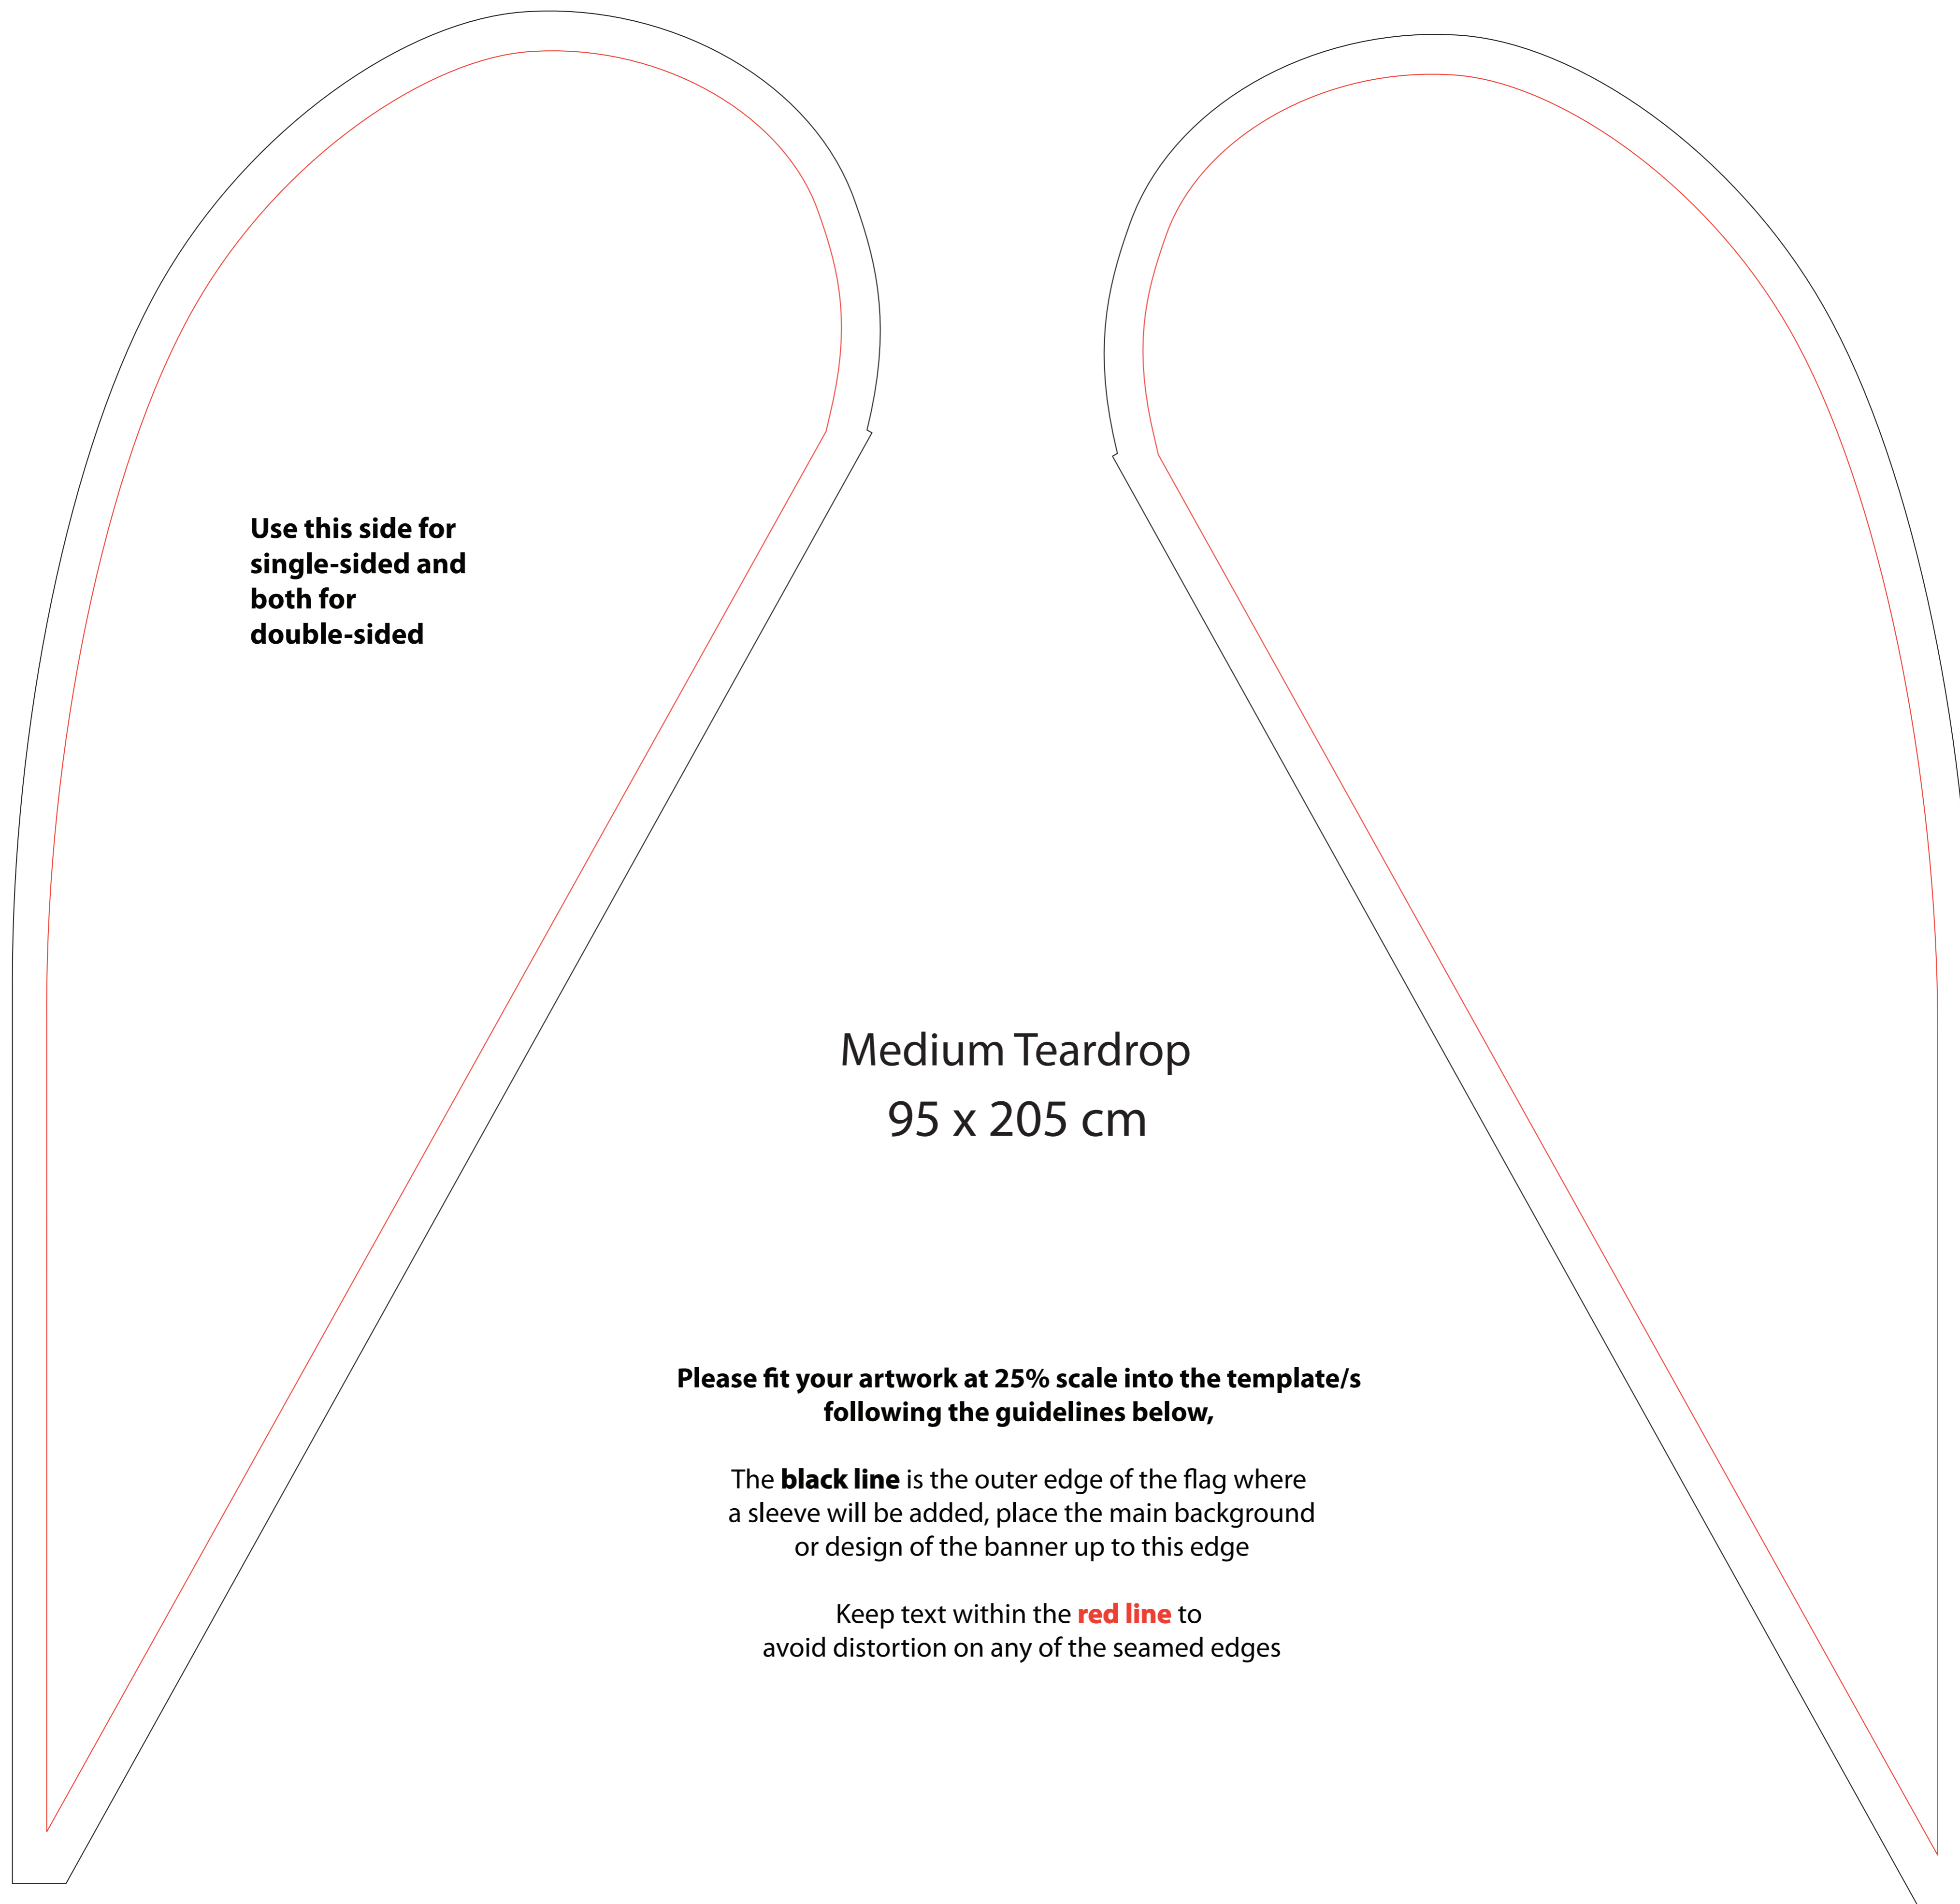

## Small Teardrop

**75 x 170 cm**

**Please fit your artwork at 25% scale into the template/s  
following the guidelines below,**

The **black line** is the outer edge of the flag where  
a sleeve will be added, place the main background  
or design of the banner up to this edge

Keep text within the **red line** to  
avoid distortion on any of the seamed edges

Use this side for  
single-sided and  
both for  
double-sided

Medium Teardrop  
95 x 205 cm

Please fit your artwork at 25% scale into the template/s  
following the guidelines below,

The **black line** is the outer edge of the flag where  
a sleeve will be added, place the main background  
or design of the banner up to this edge

Keep text within the **red line** to  
avoid distortion on any of the seamed edges

Use this side for  
single-sided and  
both for  
double-sided

Large Teardrop  
110 x 265 cm

Please fit your artwork at 25% scale into the template/s  
following the guidelines below,

The **black line** is the outer edge of the flag where  
a sleeve will be added, place the main background  
or design of the banner up to this edge