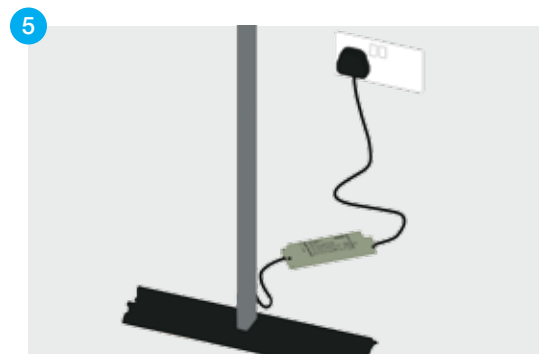

Twist Desktop Setup Instructions

Items

1x base with rubber grommet; 1x bottom upright section; 1x middle upright section; 1x top upright section; 1x light; 1x transformer; 1x graphic panel with finishing strips.