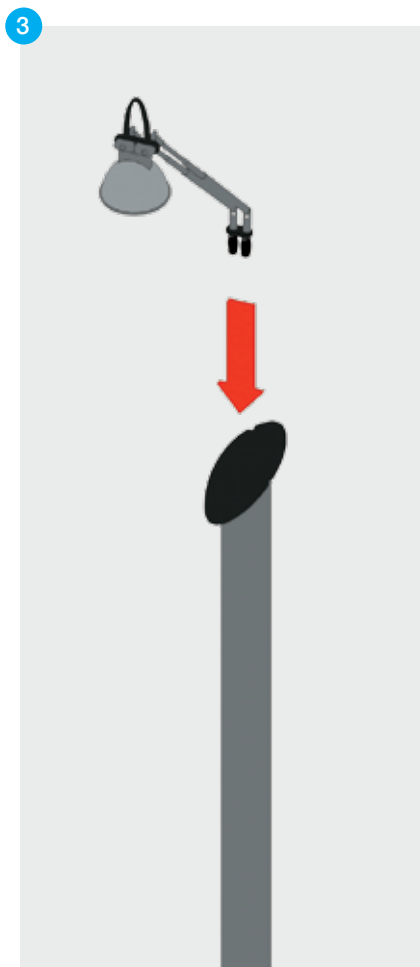

Twist Desktop Setup Instructions

Items

1x base with rubber grommet; 1x bottom upright section; 1x middle upright section; 1x top upright section; 1x light; 1x transformer; 1x graphic panel with finishing strips.