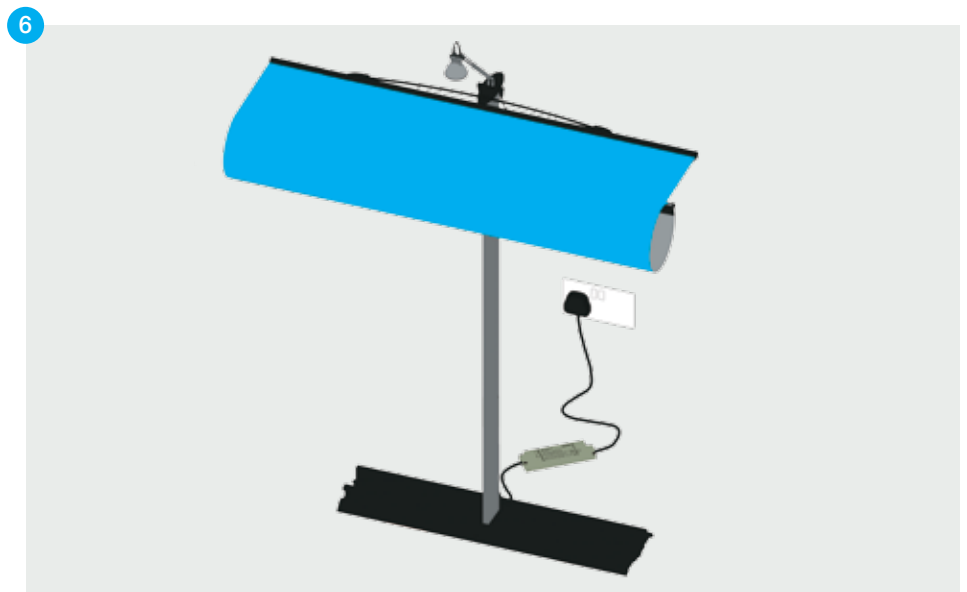

Twist Desktop Setup Instructions

Items

1x base with rubber grommet; 1x bottom upright section; 1x middle upright section; 1x top upright section; 1x light; 1x transformer; 1x graphic panel with finishing strips.