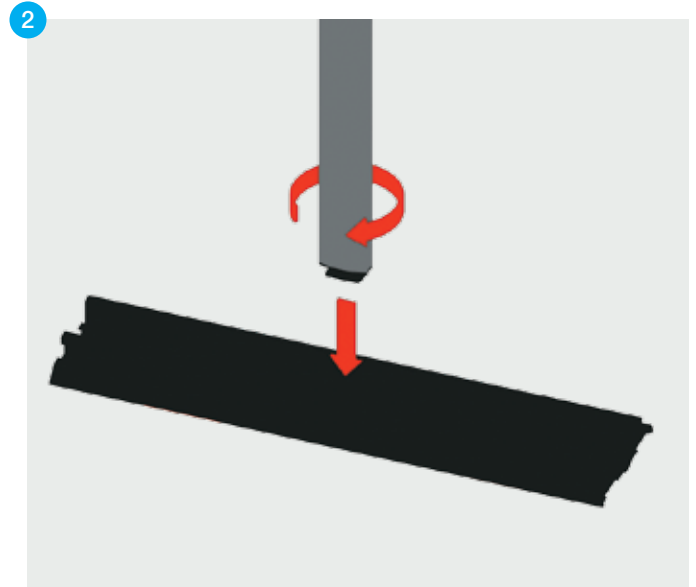

Twist Desktop Setup Instructions

Items

1x base with rubber grommet; 1x bottom upright section; 1x middle upright section; 1x top upright section; 1x light; 1x transformer; 1x graphic panel with finishing strips.