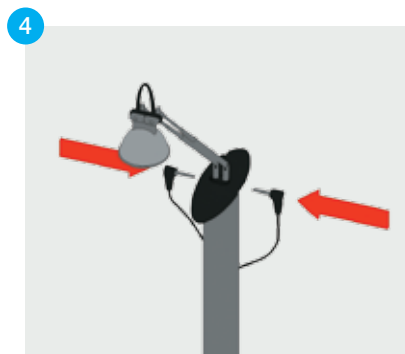

Twist Desktop Setup Instructions

Items

1x base with rubber grommet; 1x bottom upright section; 1x middle upright section; 1x top upright section; 1x light; 1x transformer; 1x graphic panel with finishing strips.