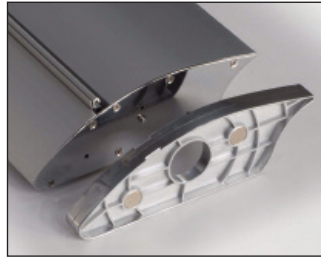

DLPLUS

ON PARADE.

DLPLUS roll up
Strong enough to stand alone,
or together – battle for attention!
Complete with carry bag.
Individual graphic dimensions:
2mH x 850mmW

Join the ranks of the new DLPLUS

The new **DLPLUS**
On its own, brilliant.
Linked together, genius.

With its unique magnetic attachment, **DLPLUS** brings your graphics together smartly and keeps your entire message centre of attention. Think about its business potential and you could find yourself getting attached.

- Use individually or link to form a wall
- Premium silver anodised product
- Stylish chrome end caps
- New snap lock graphic hanging profile with discreet end caps
- Internationally registered design
- Quality assured - 5 year guarantee

Patented Joining System

End Caps

Standard
Chrome

Optional Colours
Black, blue and red

Highlights

Discreet and colour matched

Graphic rail connector with lockable bar

Pole with discreet moulded top