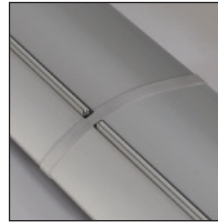

- Use individually or link to form a wall
- Premium silver anodised product
- Stylish chrome end caps
- New snap lock graphic hanging profile with discreet end caps
- Internationally registered design
- Quality assured - 5 year guarantee

Patented Joining System

End Caps

Standard
Chrome

Optional Colours
Black, blue and red

Highlights

Discreet and colour matched

Graphic rail connector with lockable bar

Pole with discreet moulded top

Adjustable height bungee pole

When your messages need reinforcement, mobilise **DLPLUS**. Flexibility is assured, whether you use freestanding individual units, or link multiple units together for greater impact. The **DLPLUS** comes with a 5 year product guarantee. The **DLPLUS** linking system is also an internationally-registered design, protected by patent applications.