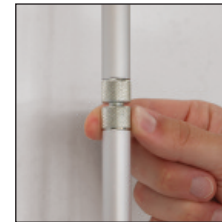

- Use individually or link to form a wall
- Premium silver anodised product
- Stylish chrome end caps
- New snap lock graphic hanging profile with discreet end caps
- Internationally registered design
- Quality assured - 5 year guarantee

Patented Joining System

End Caps

Standard
Chrome

Optional Colours
Black, blue and red

Highlights

Discreet and colour matched

Graphic rail connector with lockable bar

Pole with discreet moulded top

Adjustable height bungee pole

When your messages need reinforcement, mobilise **DLPLUS**. Flexibility is assured, whether you use freestanding individual units, or link multiple units together for greater impact. The **DLPLUS** comes with a 5 year product guarantee. The **DLPLUS** linking system is also an internationally-registered design, protected by patent applications.