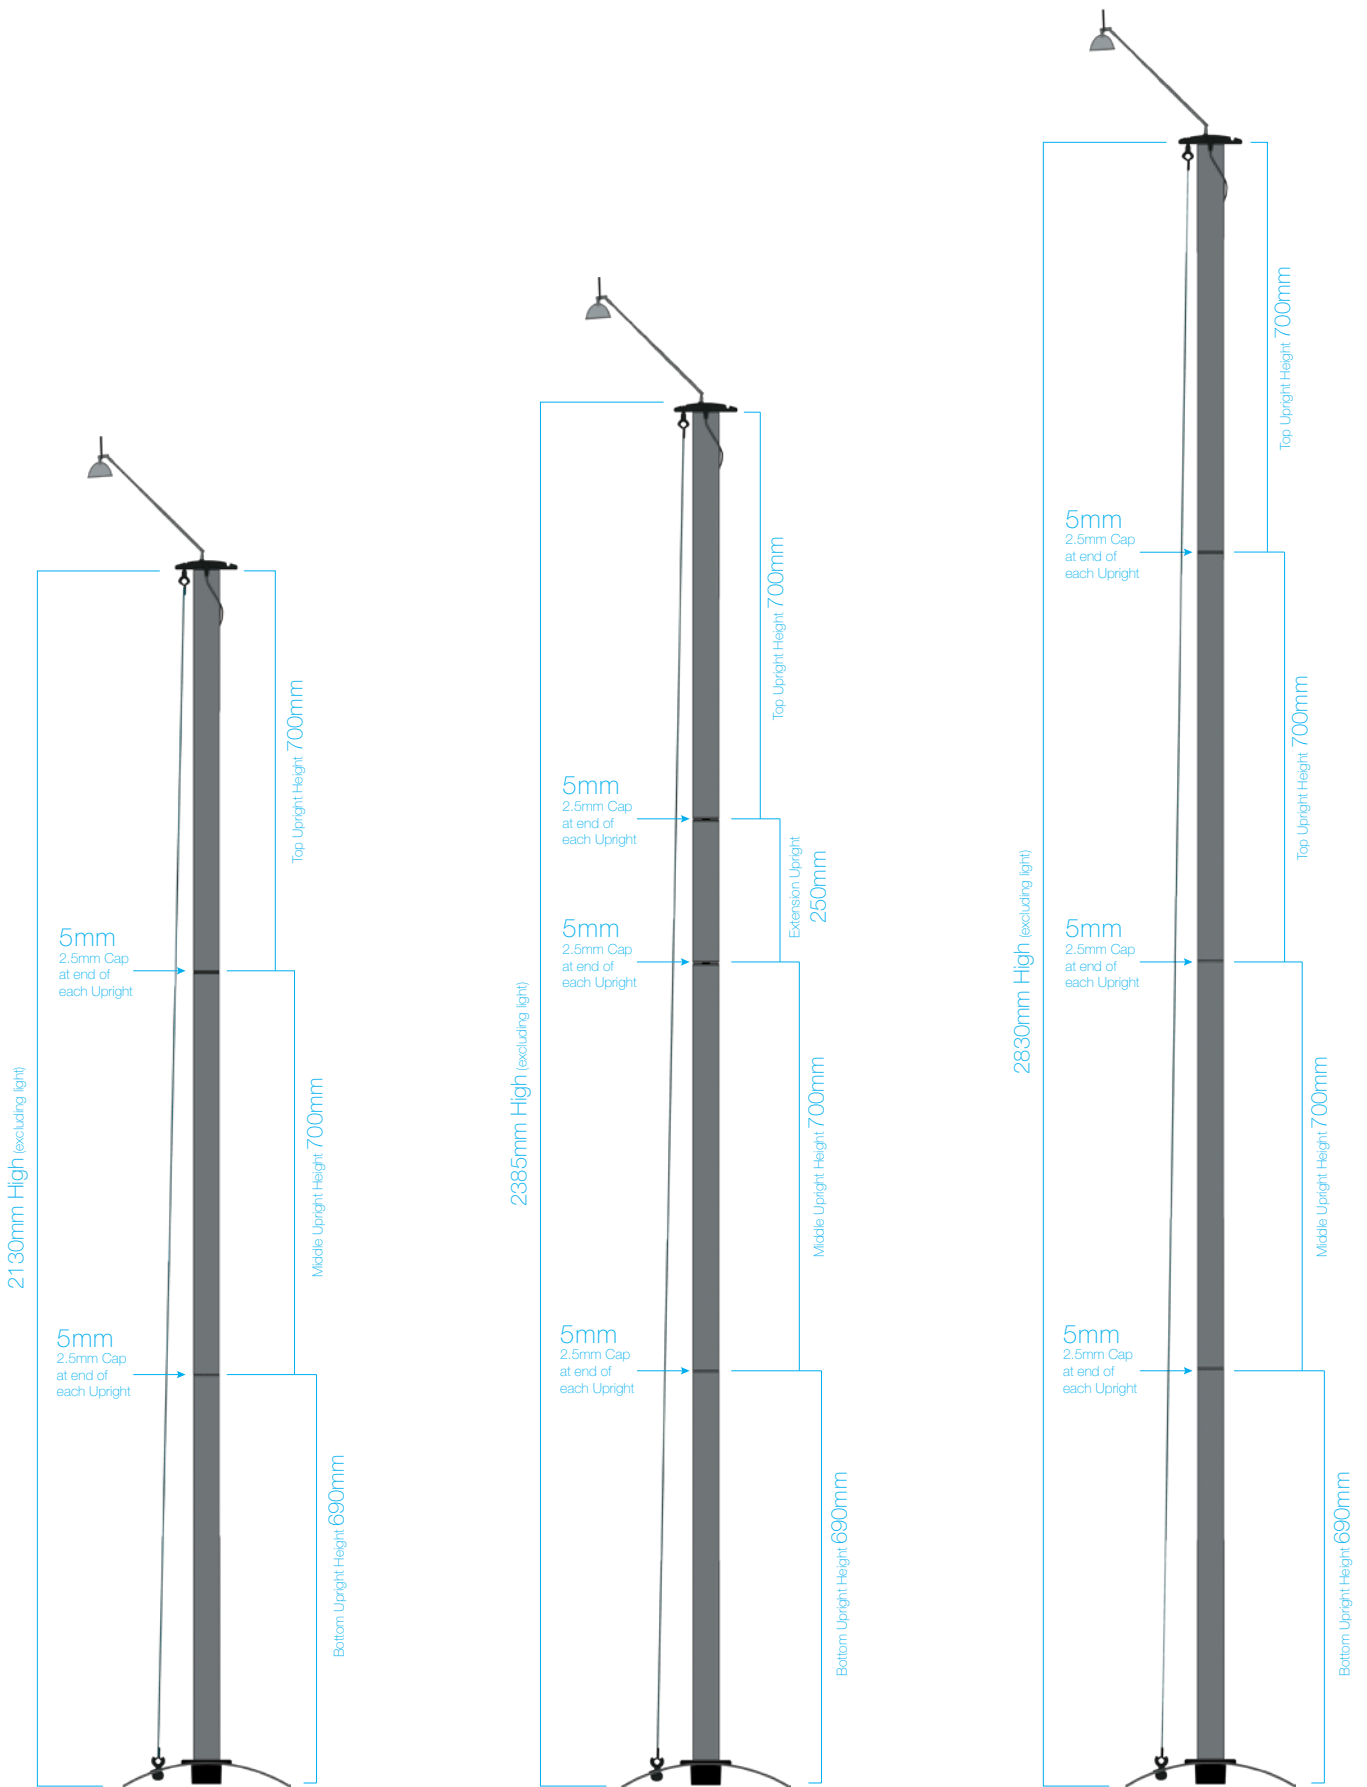

Twist Stand Dimensions

2000mm Graphic Height

2250mm Graphic Height

2700mm Graphic Height

Twist Stand Dimensions