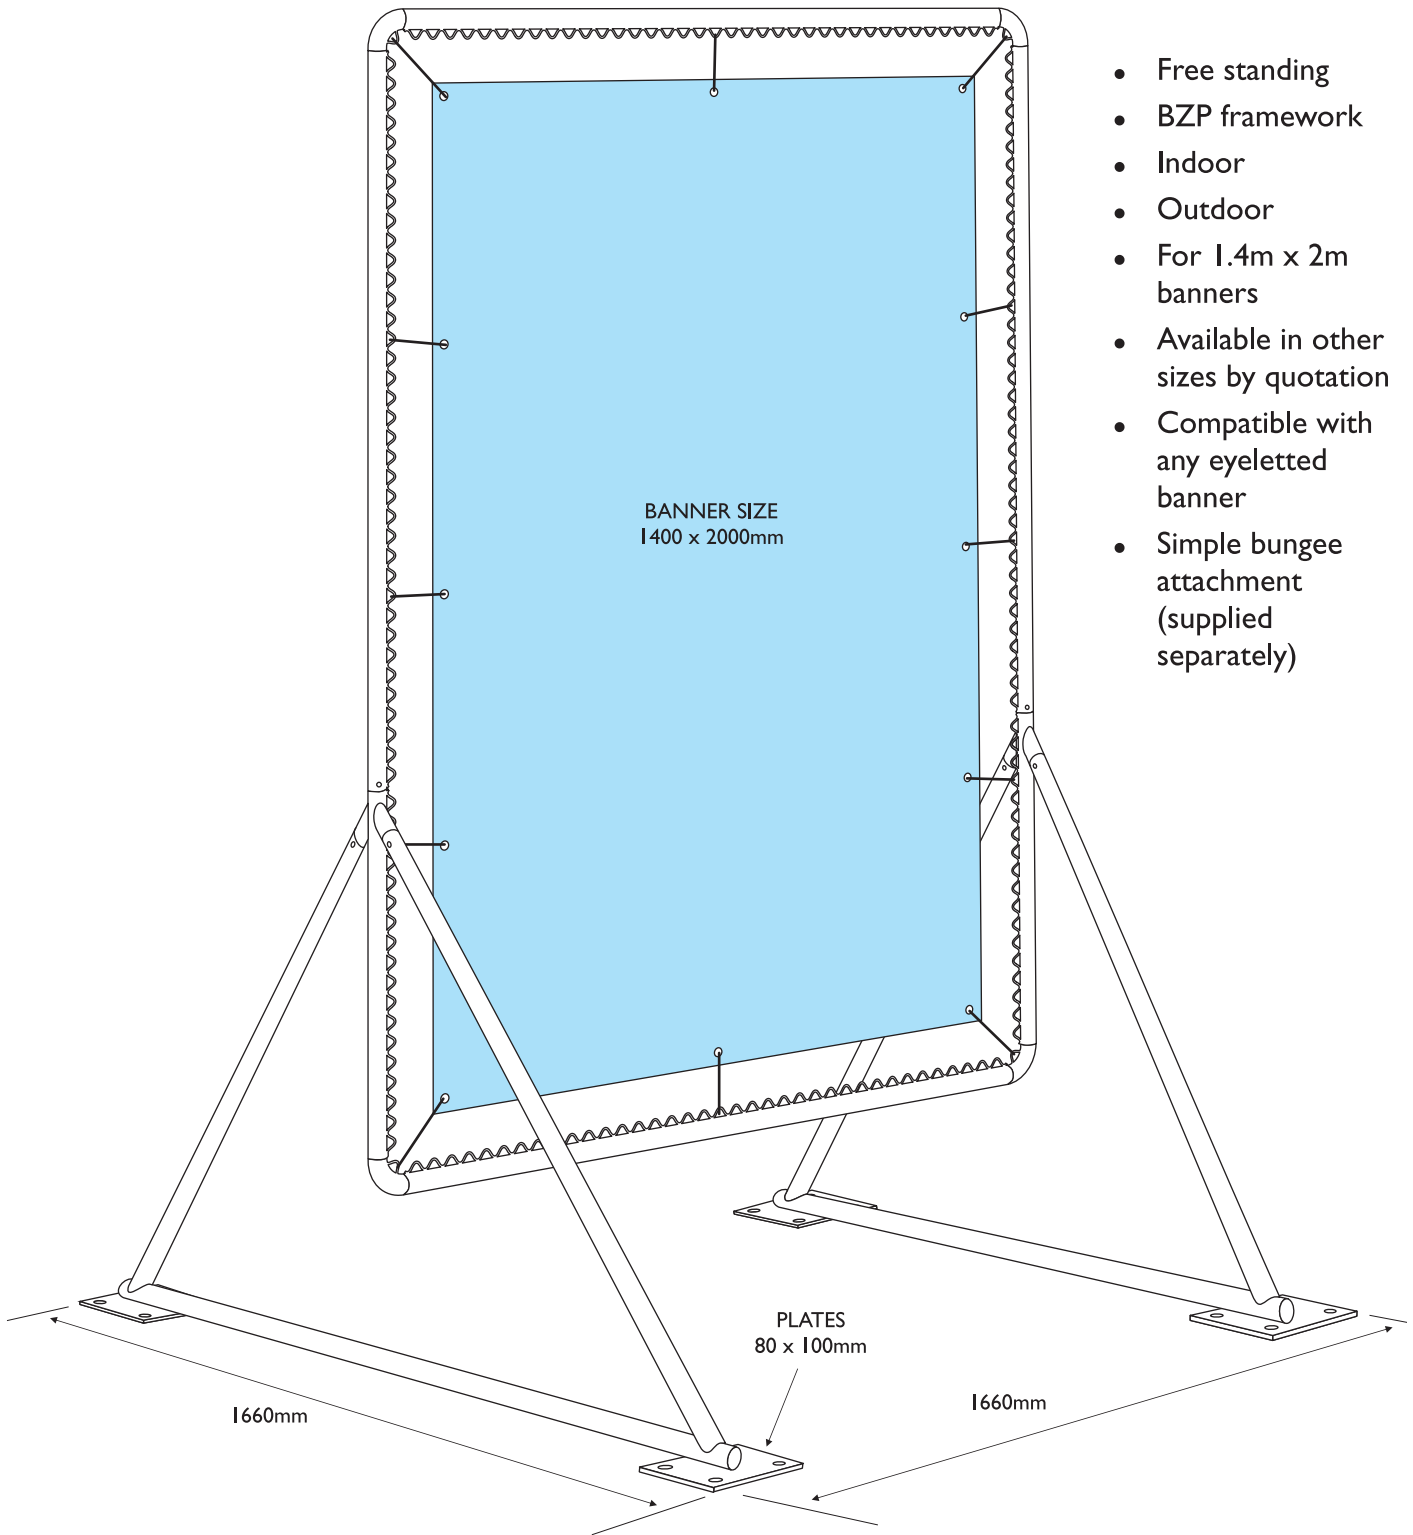

## Banner Frame Slot System Tower Frame

- Free standing
- BZP framework
- Indoor
- Outdoor
- For 1.4m x 2m banners
- Available in other sizes by quotation
- Compatible with any eyeletted banner
- Simple bungee attachment (supplied separately)