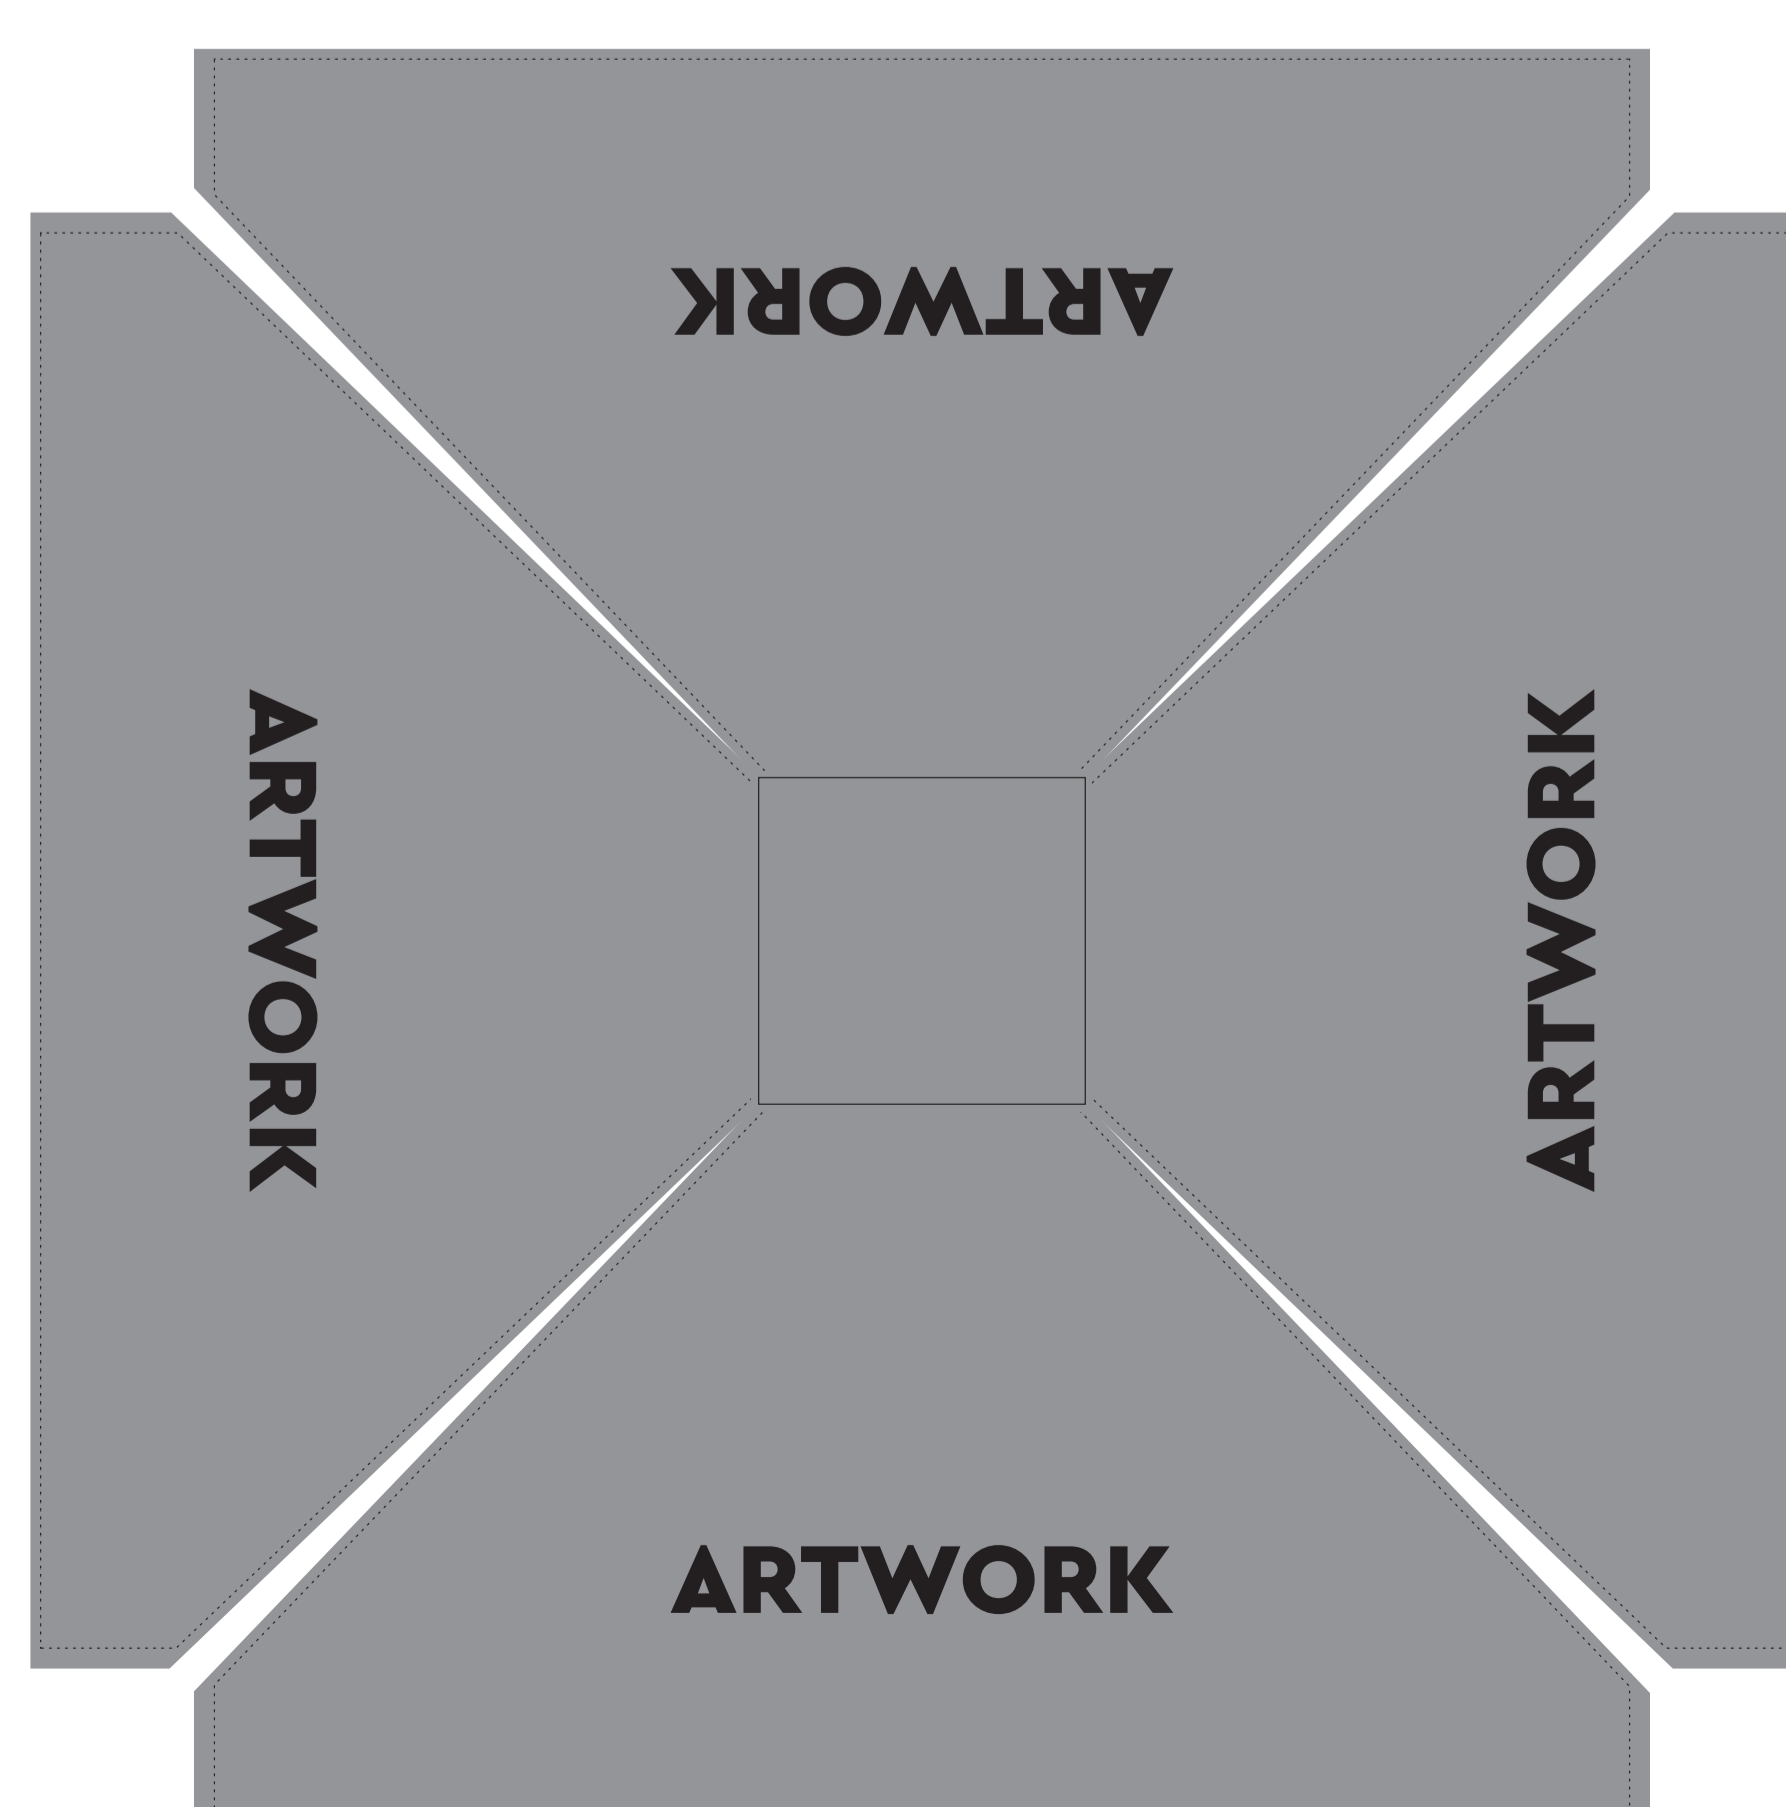

PRINTED

1.8M

SQUARE PARASOL

Total Graphic Area For PANEL:

1926 (w) x 1035 (h) mm

Stitched 4 Panel Finished Parasol:

1800 (w) x 1800 (h) mm

General Artwork Guidelines:

Please supply artwork as a Pre-Press PDF

Do not include this template layer

**This template is provided at 100% of the finished size.
Please do not adjust or modify this template.**

Top View

x4 panel

ARTWORK