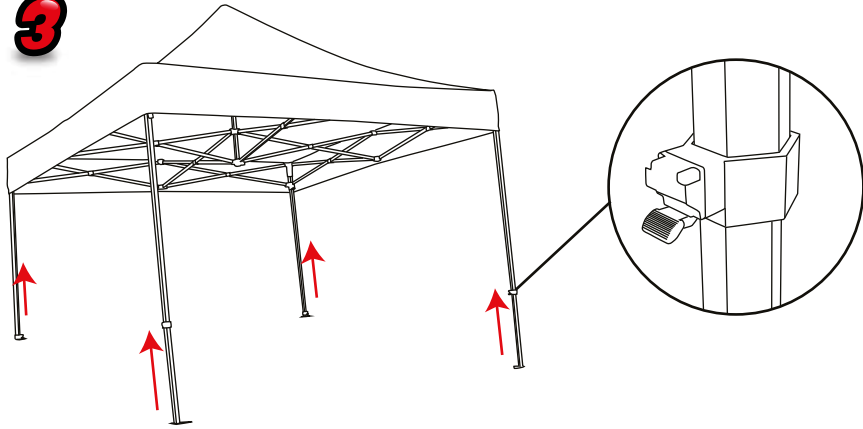

3x3 Zoom Canopy

Hardware Dimension (mm):
3130/3215/3295/3355h x 2950w x 2950d

Half wall visible graphic size(mm):
775(h) x 2760(w)

Full wall visible graphic size(mm):
2100(h) x 2790(w)

Weight:
3x3 Frame: 19kg | Canopy: 7.5kg

Max Loading Weight:
40kg

3

4

5

6