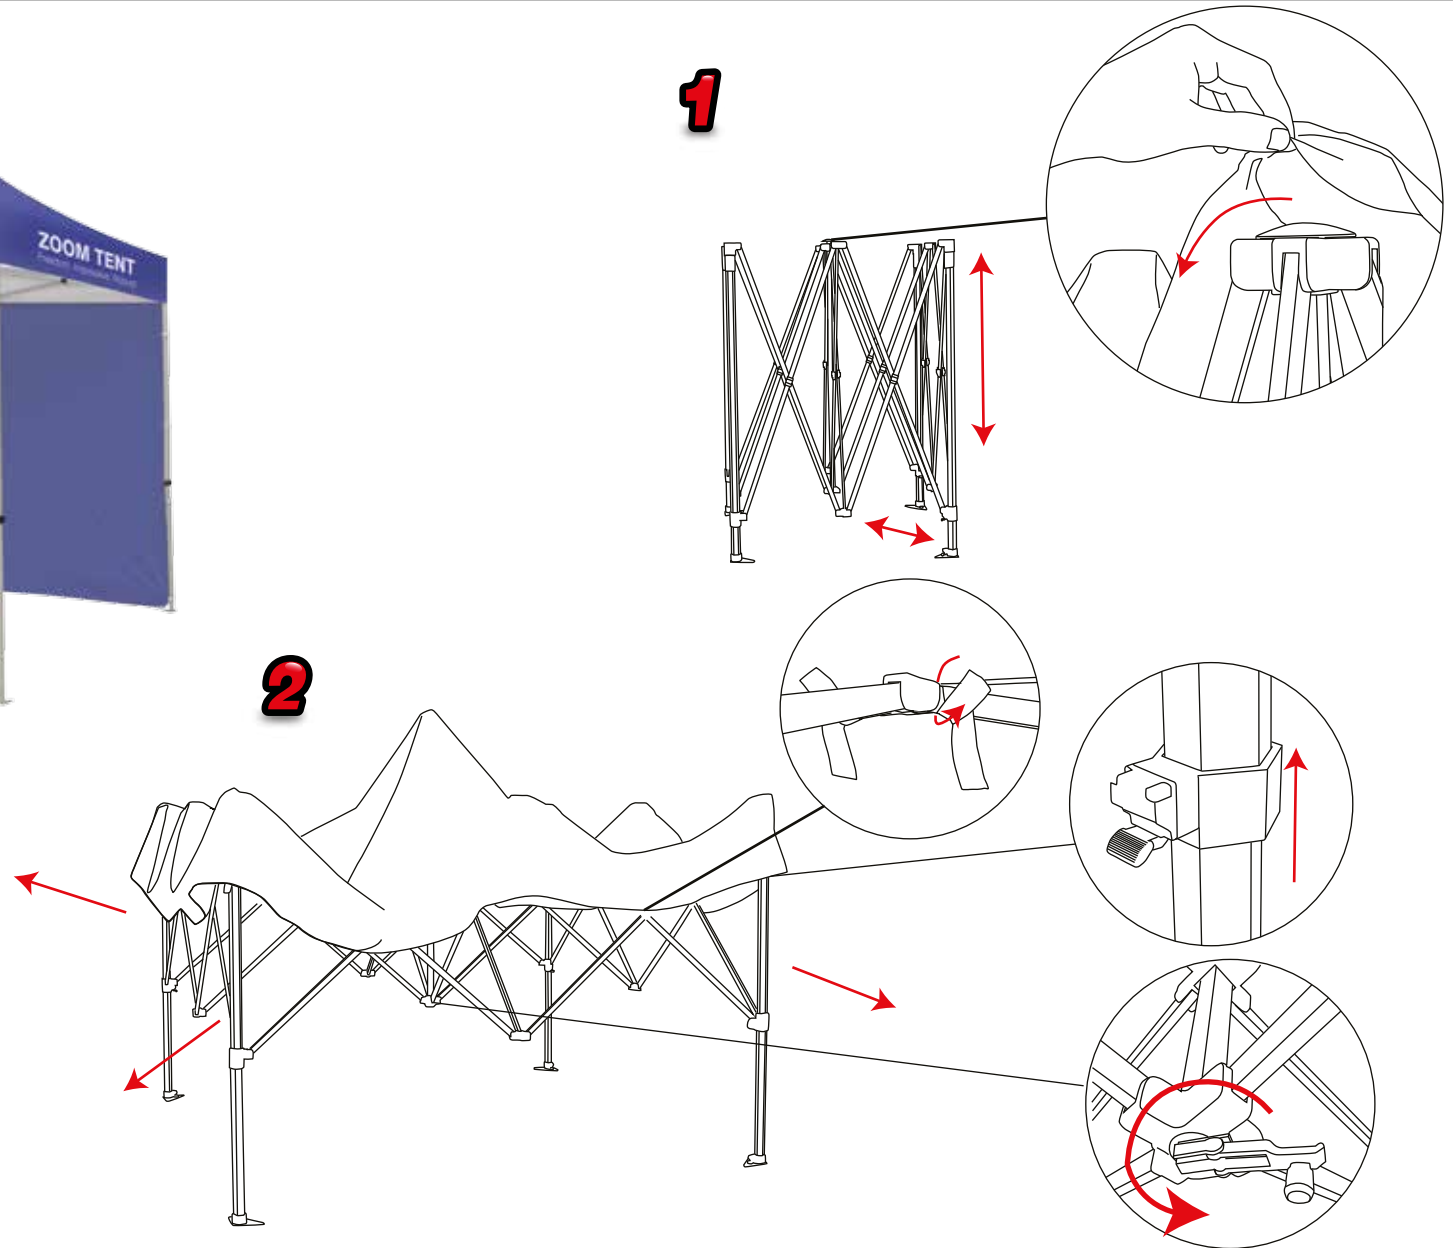

3x3 Zoom Canopy

Hardware Dimension (mm):
3130/3215/3295/3355h x 2950w x 2950d

Half wall visible graphic size(mm):
775(h) x 2760(w)

Full wall visible graphic size(mm):
2100(h) x 2790(w)

Weight:
3x3 Frame: 19kg | Canopy: 7.5kg

Max Loading Weight:
40kg

3

4

5

6