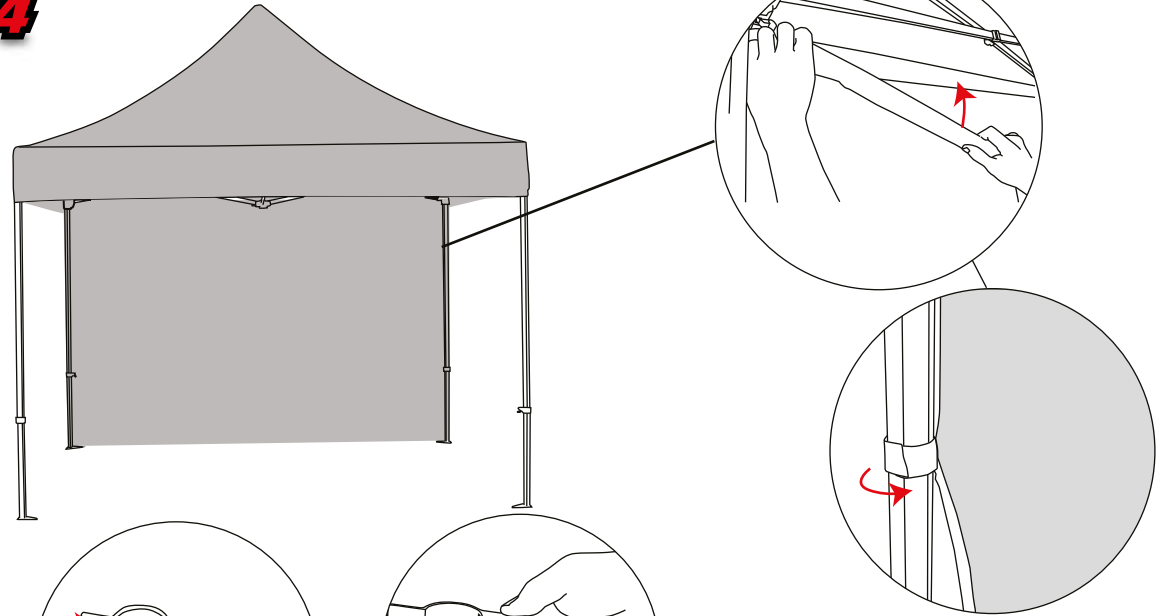

3x3 Zoom Canopy

Hardware Dimension (mm):
3130/3215/3295/3355h x 2950w x 2950d

Half wall visible graphic size(mm):
775(h) x 2760(w)

Full wall visible graphic size(mm):
2100(h) x 2790(w)

Weight:
3x3 Frame: 19kg | Canopy: 7.5kg

Max Loading Weight:
40kg

3

4

5

6