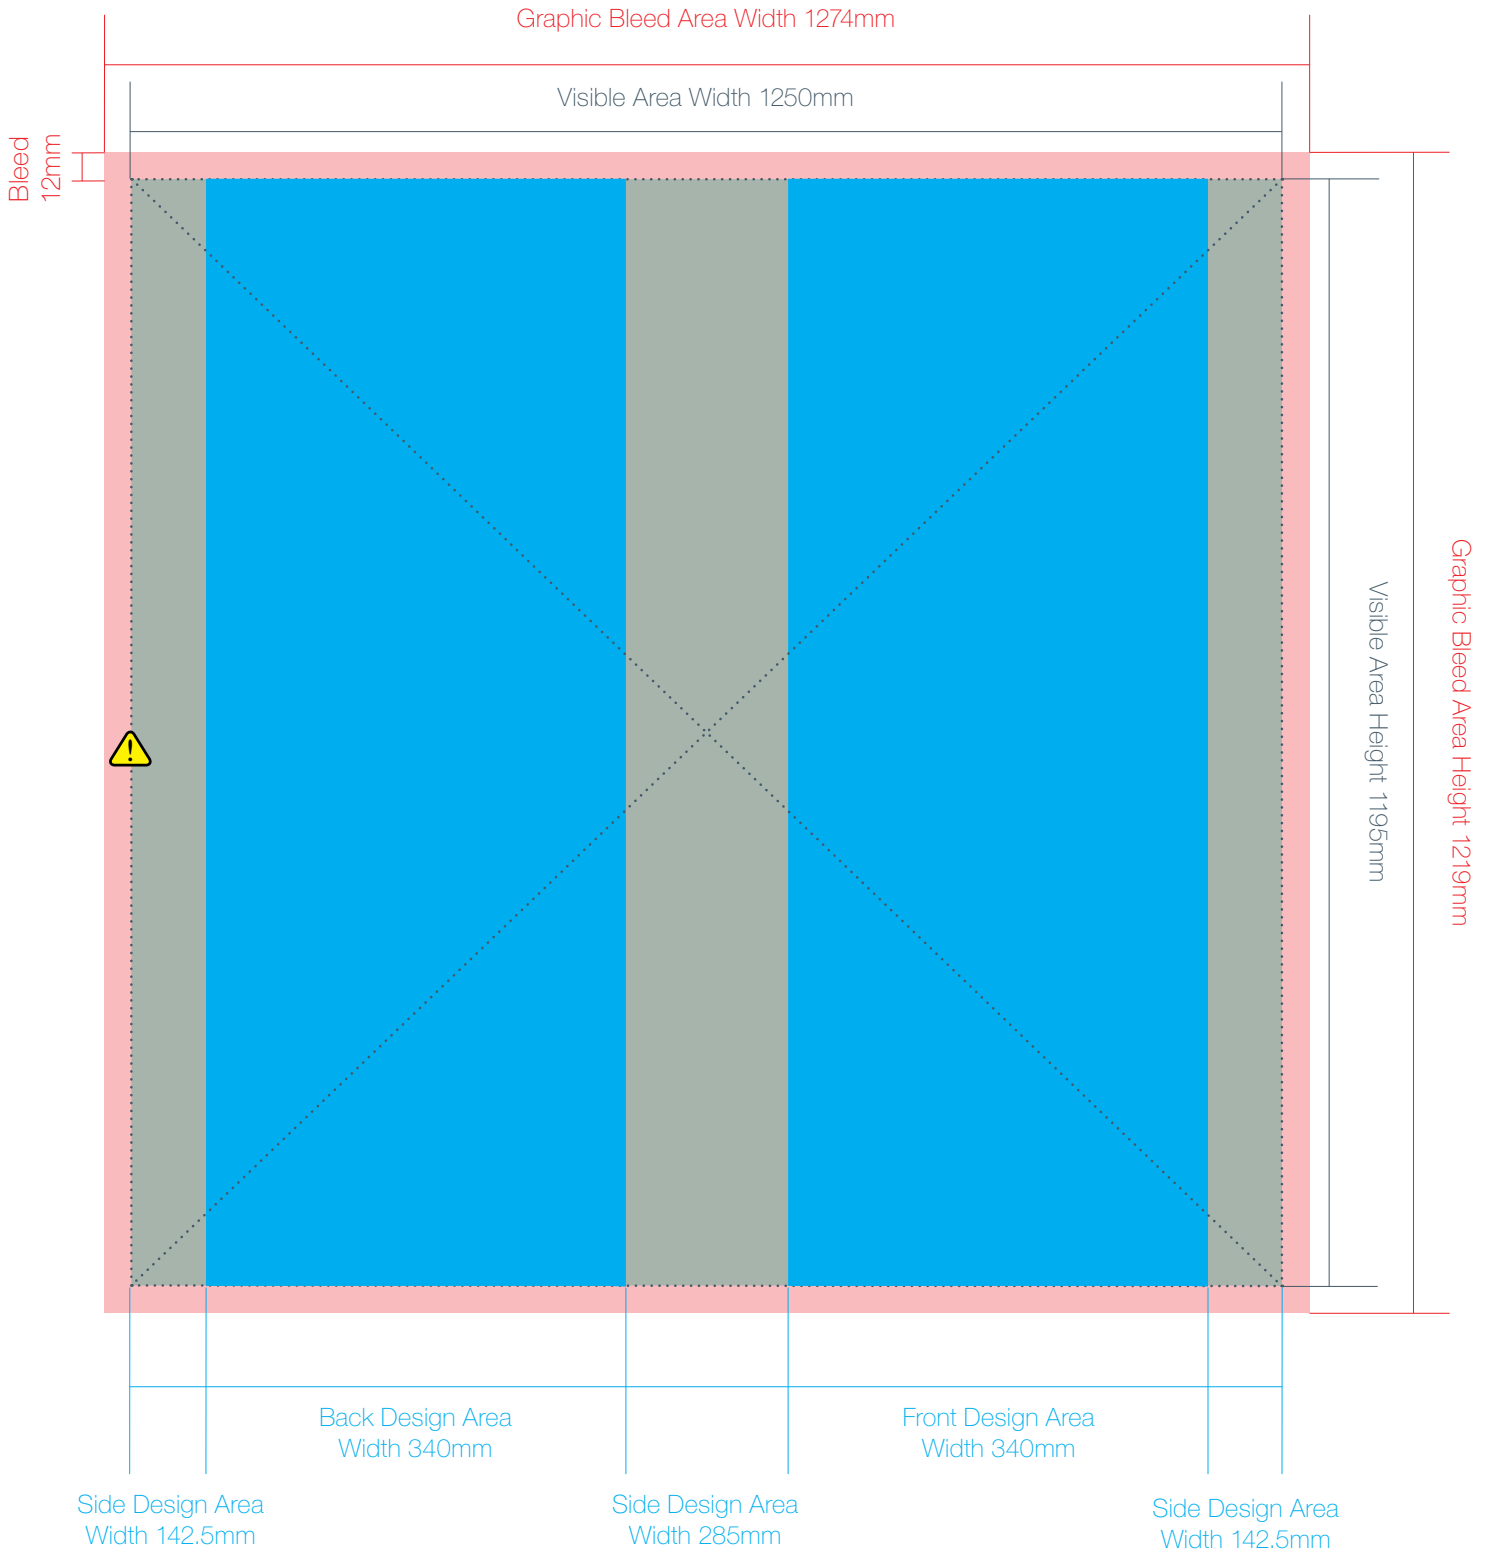

Overall Graphic Size
 Lumos Double Tower Graphic Template

Visible Graphic Area 
 Bleed Area 
 Visible Design Area 

 **WARNING:** Graphic doesn't overlap on side of product, but meets seamlessly