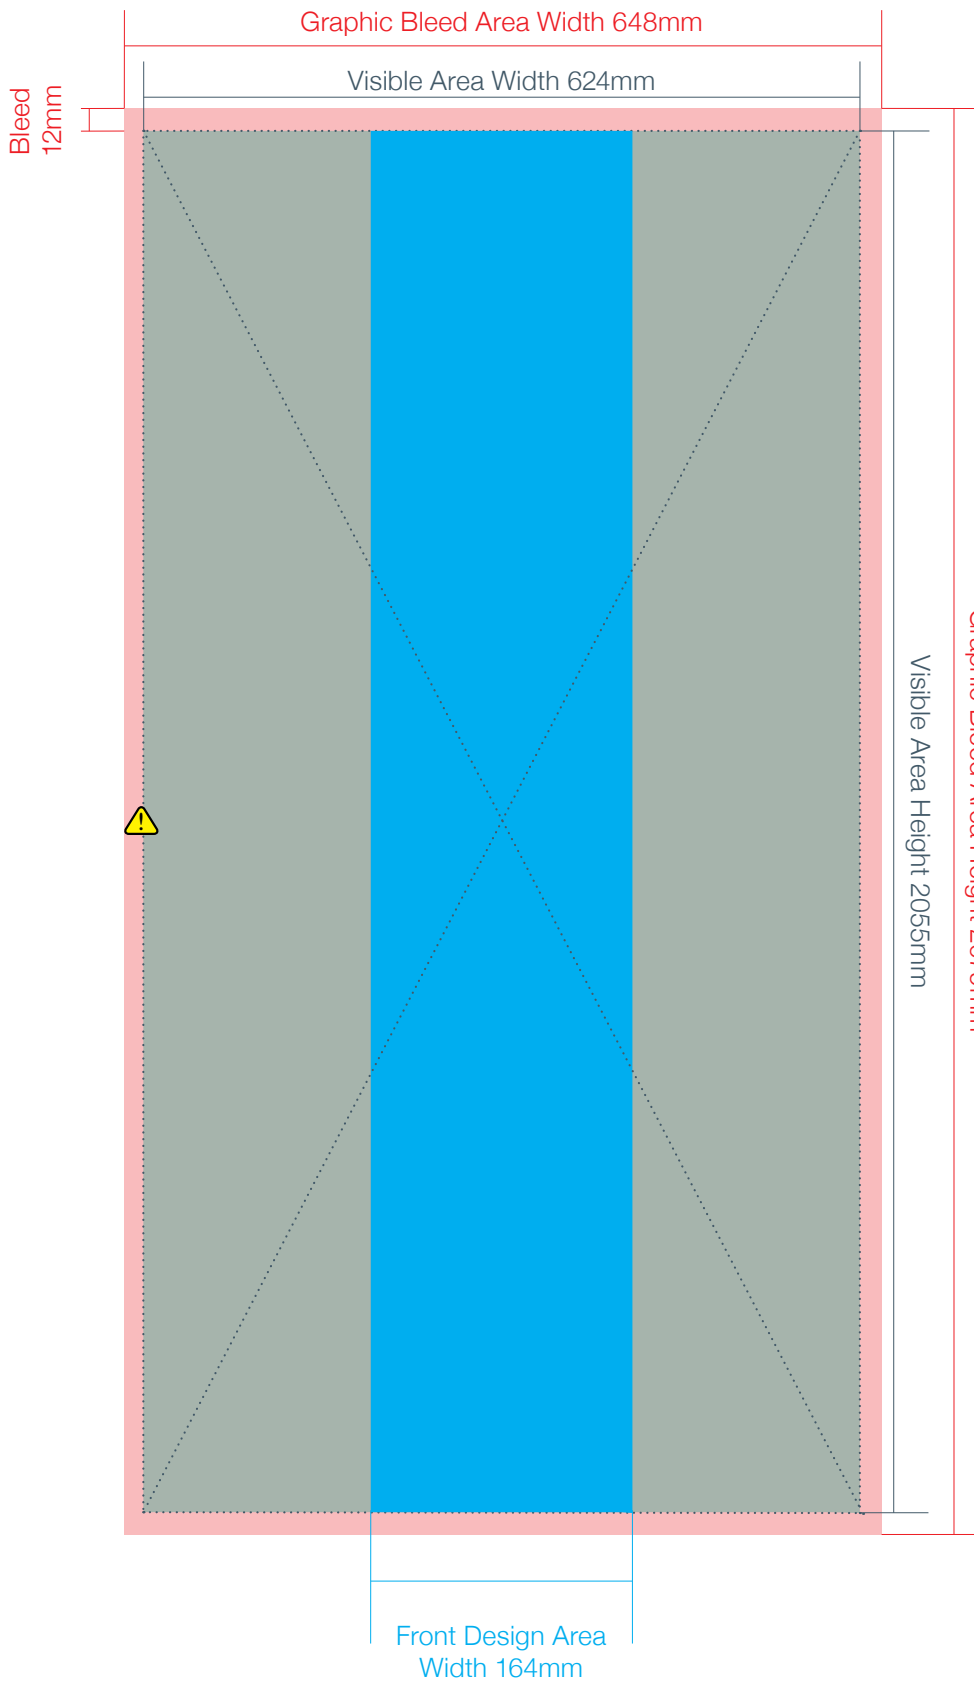

Overall Graphic Size

Lumos Maxi Tower Graphic Template

Visible Graphic Area 

Bleed Area 

Front Visible Area 

 **WARNING:** Graphic doesn't overlap on rear of product, but meets seamlessly