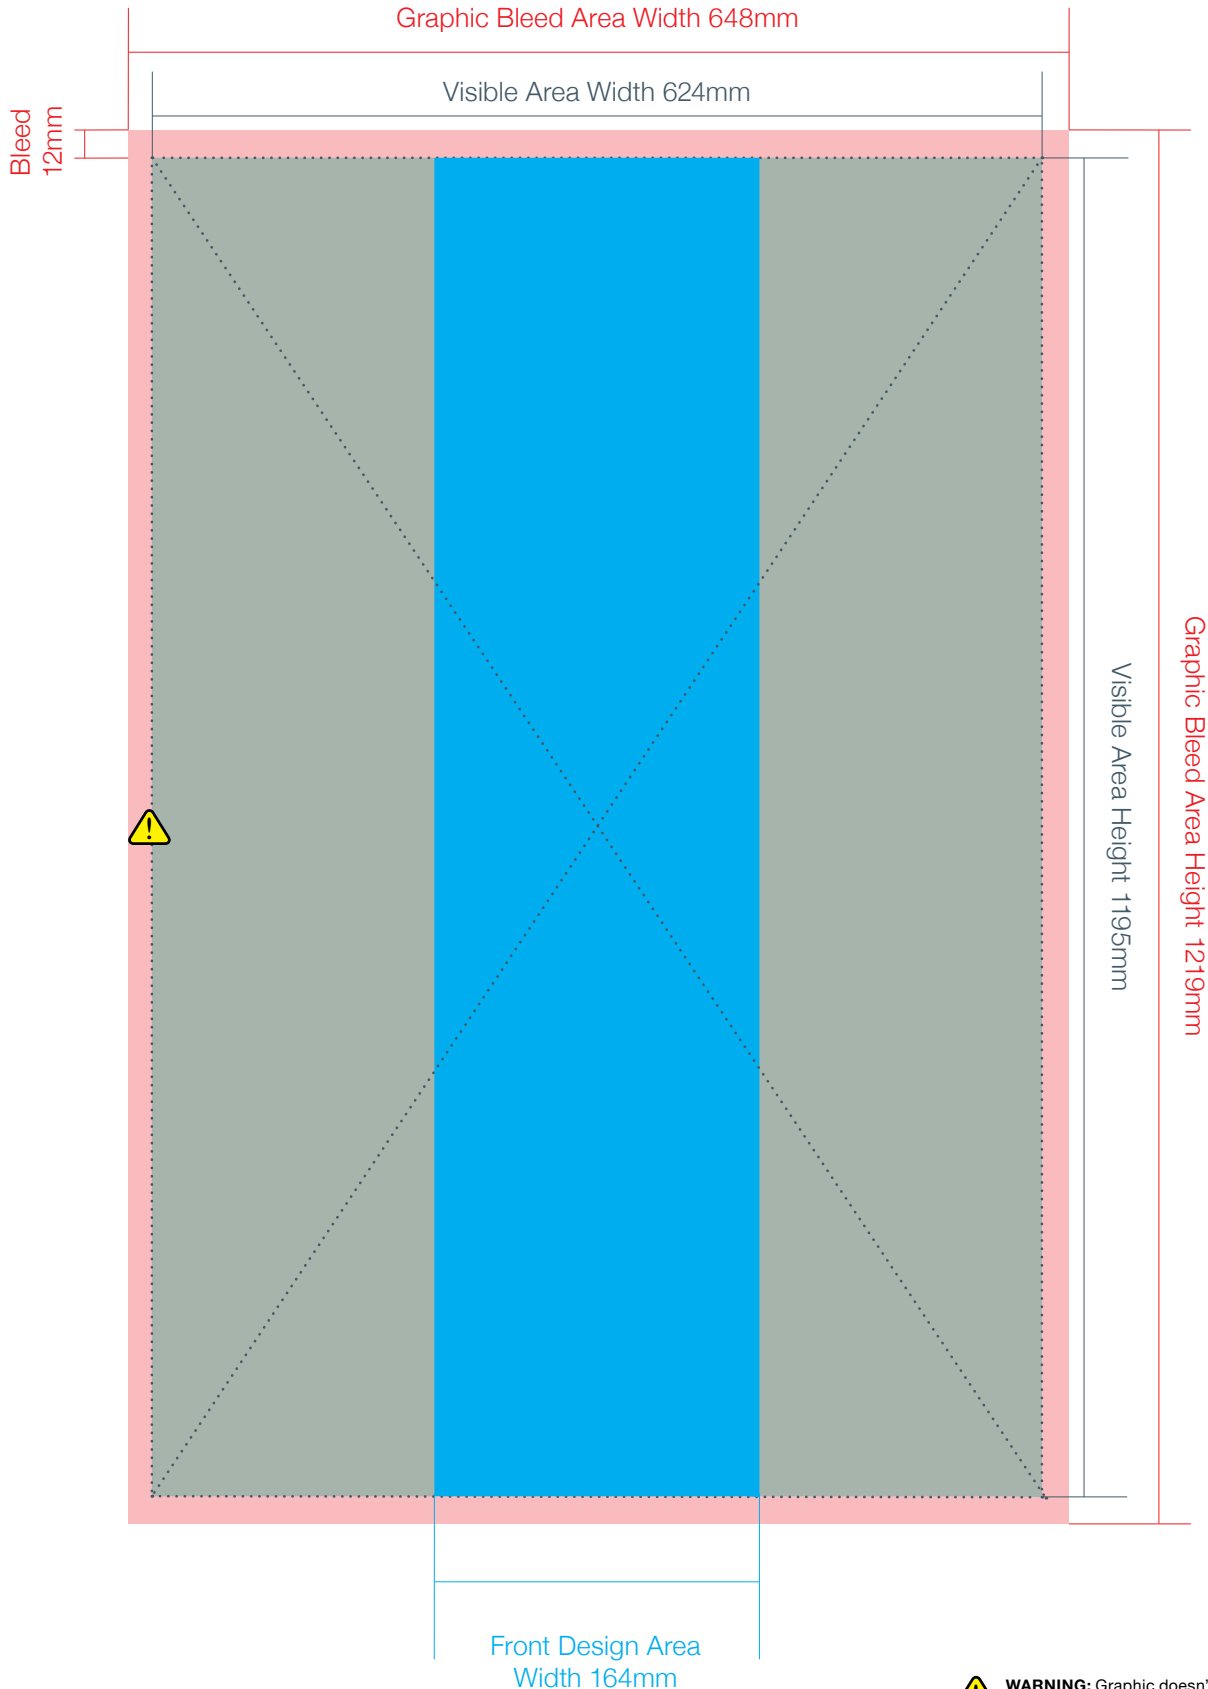

Overall Graphic Size  
Lumos Midi Tower Graphic Template

Visible Graphic Area 

Bleed Area 

Front Visible Area 

 **WARNING:** Graphic doesn't overlap on rear of product, but meets seamlessly