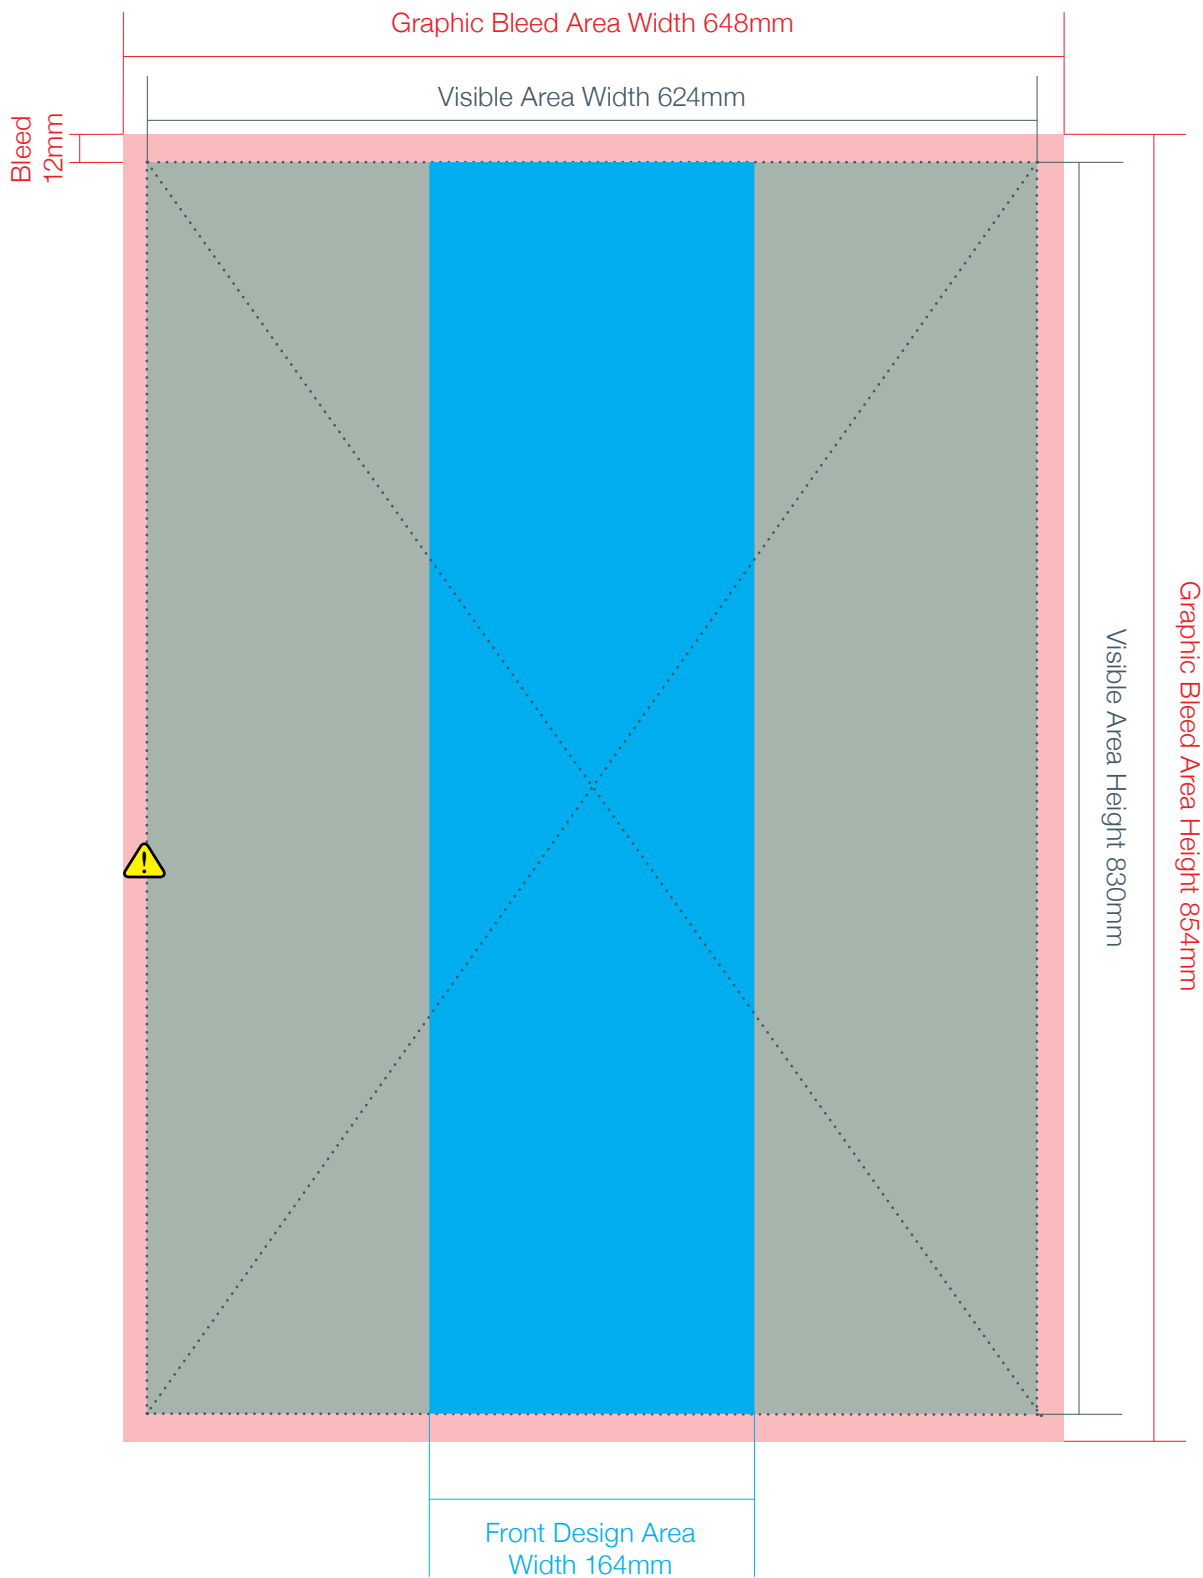

Overall Graphic Size

## Lumos Mini Tower Graphic Template

Visible Graphic Area 

Bleed Area 

Front Visible Area 

 **WARNING:** Graphic doesn't overlap on rear of product, but meets seamlessly