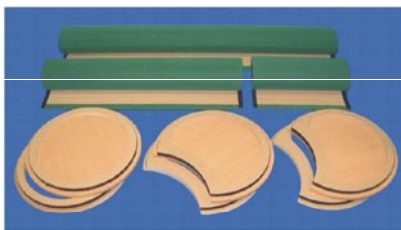

Plinth Set

a typical kit includes : 3 tambour wraps, 3 tops and 3 bases

Technical Specifications

ø400 Multi-height plinths

Overall sizes: ø400 x 1200h, ø400 x 800h & ø400 x 400h
Unit weight: 15kg approx
Wrap sizes: 1220 x 1166, 945 x 766 & 945 x 366

ø600 Multi-height plinths

Overall sizes: ø600 x 1000h, ø600 x 800h & ø600 x 600h
Unit weight: 29kg approx
Wrap sizes: 1845 x 966, 1355 x 766 & 1355 x 566

ø750 Multi-height plinths

Overall sizes: ø750 x 1000h, ø750 x 800h & ø750 x 600h
Unit weight: 36kg approx
Wrap sizes: 2315 x 966, 1805 x 766, 1805 x 566