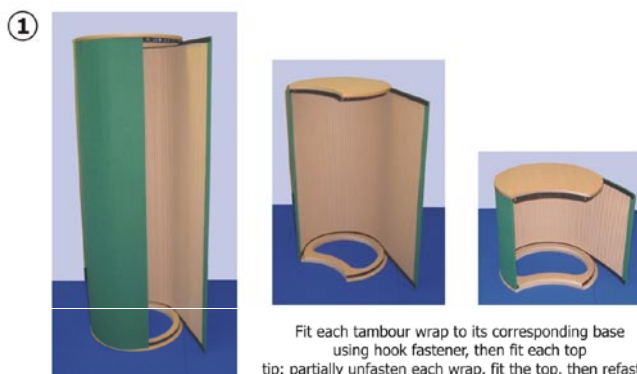

Plinth Set

a typical kit includes : 3 tambour wraps, 3 tops and 3 bases

Technical Specifications

ø400 Multi-height plinths

Overall sizes: ø400 x 1200h, ø400 x 800h & ø400 x 400h
Unit weight: 15kg approx
Wrap sizes: 1220 x 1166, 945 x 766 & 945 x 366

ø600 Multi-height plinths

Overall sizes: ø600 x 1000h, ø600 x 800h & ø600 x 600h
Unit weight: 29kg approx
Wrap sizes: 1845 x 966, 1355 x 766 & 1355 x 566

ø750 Multi-height plinths

Overall sizes: ø750 x 1000h, ø750 x 800h & ø750 x 600h
Unit weight: 36kg approx
Wrap sizes: 2315 x 966, 1805 x 766, 1805 x 566

all dimensions are in mm