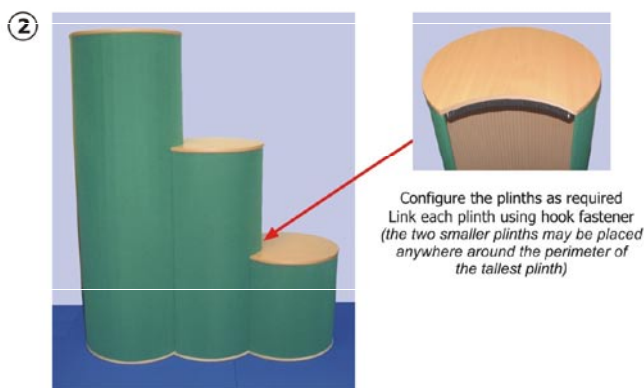

Plinth Set

a typical kit includes : 3 tambour wraps, 3 tops and 3 bases

Technical Specifications

ø400 Multi-height plinths

Overall sizes: ø400 x 1200h, ø400 x 800h & ø400 x 400h
Unit weight: 15kg approx
Wrap sizes: 1220 x 1166, 945 x 766 & 945 x 366

ø600 Multi-height plinths

Overall sizes: ø600 x 1000h, ø600 x 800h & ø600 x 600h
Unit weight: 29kg approx
Wrap sizes: 1845 x 966, 1355 x 766 & 1355 x 566

ø750 Multi-height plinths

Overall sizes: ø750 x 1000h, ø750 x 800h & ø750 x 600h
Unit weight: 36kg approx
Wrap sizes: 2315 x 966, 1805 x 766, 1805 x 566

all dimensions are in mm