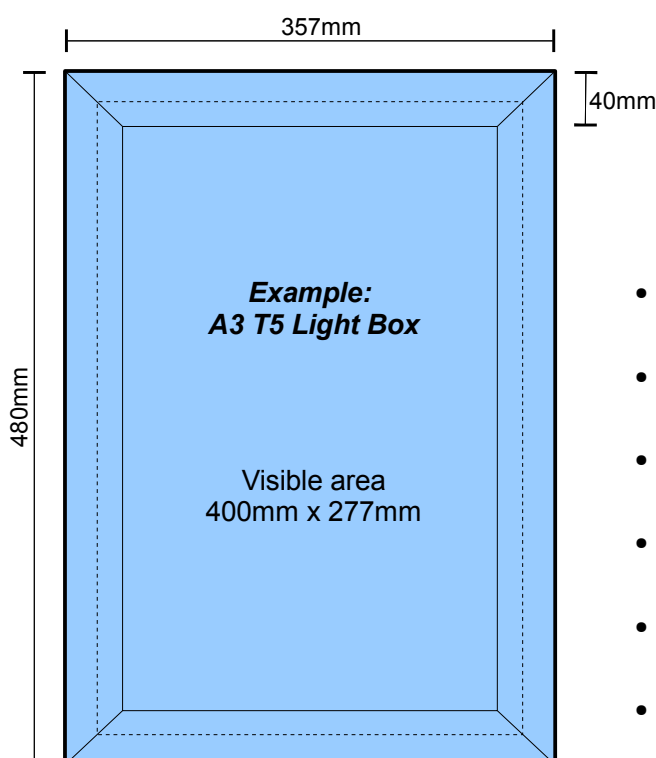

Datasheet

T5 Edge Light Poster Frame

Edge light poster frames powered by T5 fluorescent tubes. Great looking slim light boxes at the lowest price available on the internet. Fantastic bright illumination and easy snap open poster change system. These are available for next day delivery.

- *Slim frame - Only 28mm!*
- *Snap open frame for easy graphic change*
- *Very high illumination*
- *Even light distribution*
- *1mm protective poster cover*
- *Silver anodised aluminium frame*

	A3 (420x297)	A2 (594x420)	A1 (840x594)	A0 (1188x840)
External Size (mm)	480 x 357	654 x 480	900 x 654	1248 x 900
Visible Area (mm)	400 x 277	574 x 400	820 x 574	1168 x 820
Average Brightness (LUX)	3200	2800	3000	2500
Box Size (mm) (Individual)	570 x 470 x 85	720 x 555 x 70	970 x 730 x 70	1360 x 990 x 80
Gross Weight Inc. Box (g)	4200	4800	9200	25000
Quantity per Pallet	92	108	48	17