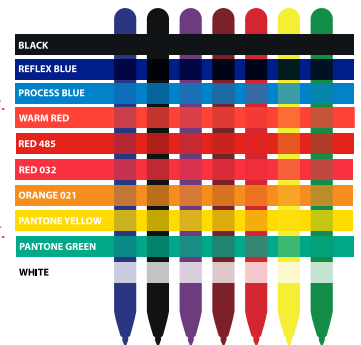

Colour Guide:

The colour guide to the right indicates what certain colours may print like on coloured pens or other printed colours. Some requested colours may print slightly darker or lighter depending on the substrate.

We request that this be taken into consideration when approving artwork.