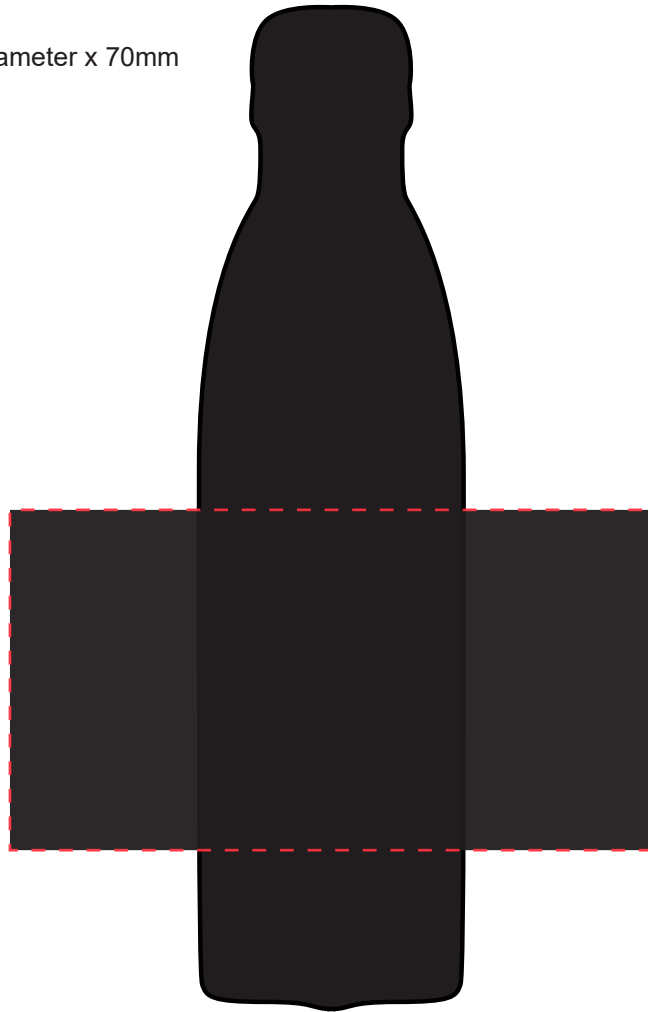

# Mood Bottle

**Colour:** Black  
**Product Dimensions:** 265mm diameter x 70mm  
**Print Area:** 170mm x 90mm  
**Scale:** 50%

**Please Note:**

All colours including print and product is for visual purposes only and should not be regarded as the actual colour of product and print. Pen colours may vary from batch to batch & may differ from previous orders. By approving this order we accept that you understand these terms.