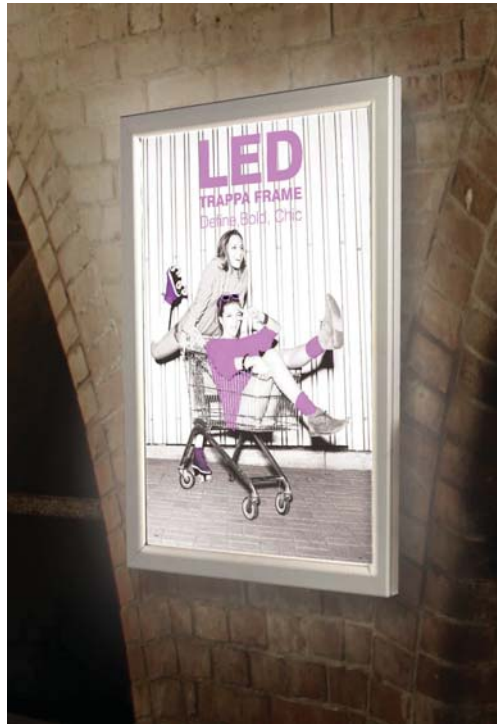

Trappa LED

A4 Frame Size: 345(h) x 248(w)mm
A4 Visible Area: 275(h) x 178(w)mm
A3 Frame Size: 335(h) x 468(w)mm
A3 Visible Area: 265(h) x 398(w)mm
A2 Frame Size: 458(h) x 642(w)mm
A2 Visible Area: 388(h) x 572(w)mm
A1 Frame Size: 632(h) x 889(w)mm
A1 Visible Size: 562(h) x 819(w)mm
A0 Frame Size: 1227(h) x 889(w)mm
A0 Visible Size: 1157(h) x 819(w)mm
B1 Visible Size: 968(h) x 755(w)mm