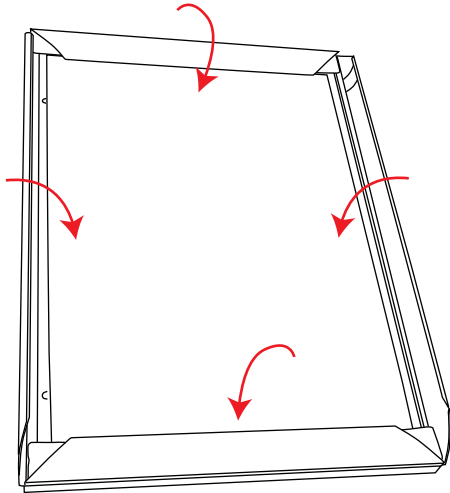

Trappa LED

A4 Frame Size: 345(h) x 248(w)mm
A4 Visible Area: 275(h) x 178(w)mm
A3 Frame Size: 335(h) x 468(w)mm
A3 Visible Area: 265(h) x 398(w)mm
A2 Frame Size: 458(h) x 642(w)mm
A2 Visible Area: 388(h) x 572(w)mm
A1 Frame Size: 632(h) x 889(w)mm
A1 Visible Size: 562(h) x 819(w)mm
A0 Frame Size: 1227(h) x 889(w)mm
A0 Visible Size: 1157(h) x 819(w)mm
B1 Visible Size: 968(h) x 755(w)mm

A4 Weight: 2.5kg
A3 Weight: 3.5kg
A2 Weight: 6.2kg
A1 Weight: 9.3kg
A0 Weight: 15.8kg
B1 Weight: 11.90kg

1

2

3

4

Trappa LED

5

6