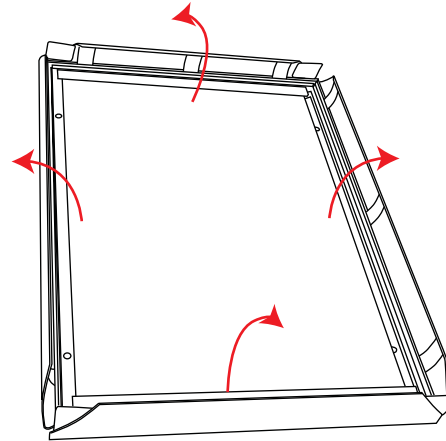

A4 Frame Size: 345(h) x 248(w)mm
A4 Visible Area: 275(h) x 178(w)mm
A3 Frame Size: 335(h) x 468(w)mm
A3 Visible Area: 265(h) x 398(w)mm
A2 Frame Size: 458(h) x 642(w)mm
A2 Visible Area: 388(h) x 572(w)mm
A1 Frame Size: 632(h) x 889(w)mm
A1 Visible Size: 562(h) x 819(w)mm
A0 Frame Size: 1227(h) x 889(w)mm
A0 Visible Size: 1157(h) x 819(w)mm
B1 Visible Size: 968(h) x 755(w)mm

A4 Weight: 2.5kg
A3 Weight: 3.5kg
A2 Weight: 6.2kg
A1 Weight: 9.3kg
A0 Weight: 15.8kg
B1 Weight: 11.90kg

1