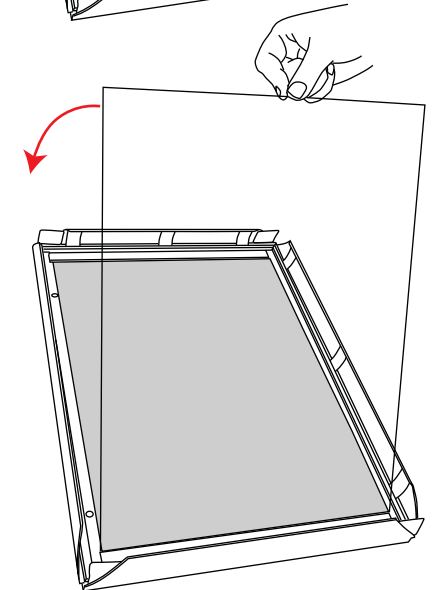

Trappa LED

A4 Frame Size: 345(h) x 248(w)mm
A4 Visible Area: 275(h) x 178(w)mm
A3 Frame Size: 335(h) x 468(w)mm
A3 Visible Area: 265(h) x 398(w)mm
A2 Frame Size: 458(h) x 642(w)mm
A2 Visible Area: 388(h) x 572(w)mm
A1 Frame Size: 632(h) x 889(w)mm
A1 Visible Size: 562(h) x 819(w)mm
A0 Frame Size: 1227(h) x 889(w)mm
A0 Visible Size: 1157(h) x 819(w)mm
B1 Visible Size: 968(h) x 755(w)mm

A4 Weight: 2.5kg
A3 Weight: 3.5kg
A2 Weight: 6.2kg
A1 Weight: 9.3kg
A0 Weight: 15.8kg
B1 Weight: 11.90kg

1

2

3

4

Trappa LED

5

6