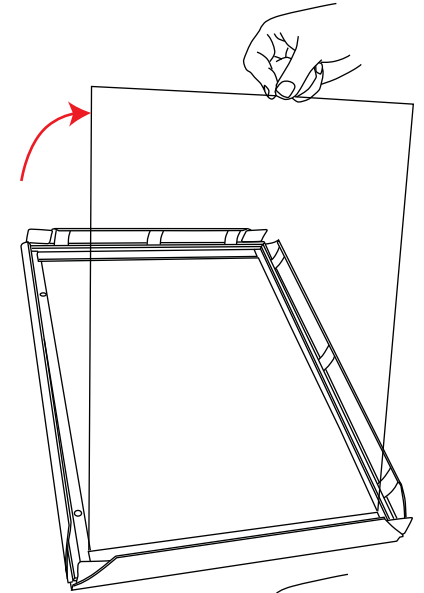

Trappa LED

A4 Frame Size: 345(h) x 248(w)mm
A4 Visible Area: 275(h) x 178(w)mm
A3 Frame Size: 335(h) x 468(w)mm
A3 Visible Area: 265(h) x 398(w)mm
A2 Frame Size: 458(h) x 642(w)mm
A2 Visible Area: 388(h) x 572(w)mm
A1 Frame Size: 632(h) x 889(w)mm
A1 Visible Size: 562(h) x 819(w)mm
A0 Frame Size: 1227(h) x 889(w)mm
A0 Visible Size: 1157(h) x 819(w)mm
B1 Visible Size: 968(h) x 755(w)mm

A4 Weight: 2.5kg
A3 Weight: 3.5kg
A2 Weight: 6.2kg
A1 Weight: 9.3kg
A0 Weight: 15.8kg
B1 Weight: 11.90kg

1

2

3

4

Trappa LED

5

6