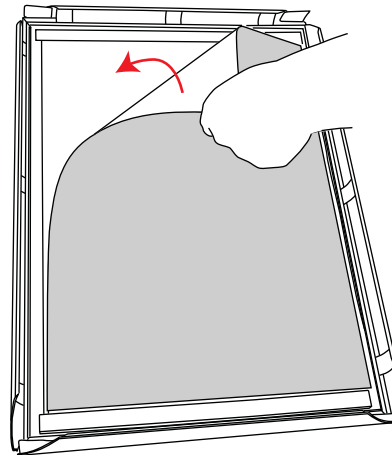

Trappa LED

A4 Frame Size: 345(h) x 248(w)mm
A4 Visible Area: 275(h) x 178(w)mm
A3 Frame Size: 335(h) x 468(w)mm
A3 Visible Area: 265(h) x 398(w)mm
A2 Frame Size: 458(h) x 642(w)mm
A2 Visible Area: 388(h) x 572(w)mm
A1 Frame Size: 632(h) x 889(w)mm
A1 Visible Size: 562(h) x 819(w)mm
A0 Frame Size: 1227(h) x 889(w)mm
A0 Visible Size: 1157(h) x 819(w)mm
B1 Visible Size: 968(h) x 755(w)mm

A4 Weight: 2.5kg
A3 Weight: 3.5kg
A2 Weight: 6.2kg
A1 Weight: 9.3kg
A0 Weight: 15.8kg
B1 Weight: 11.90kg

1

2

3

4

Trappa LED

5

6