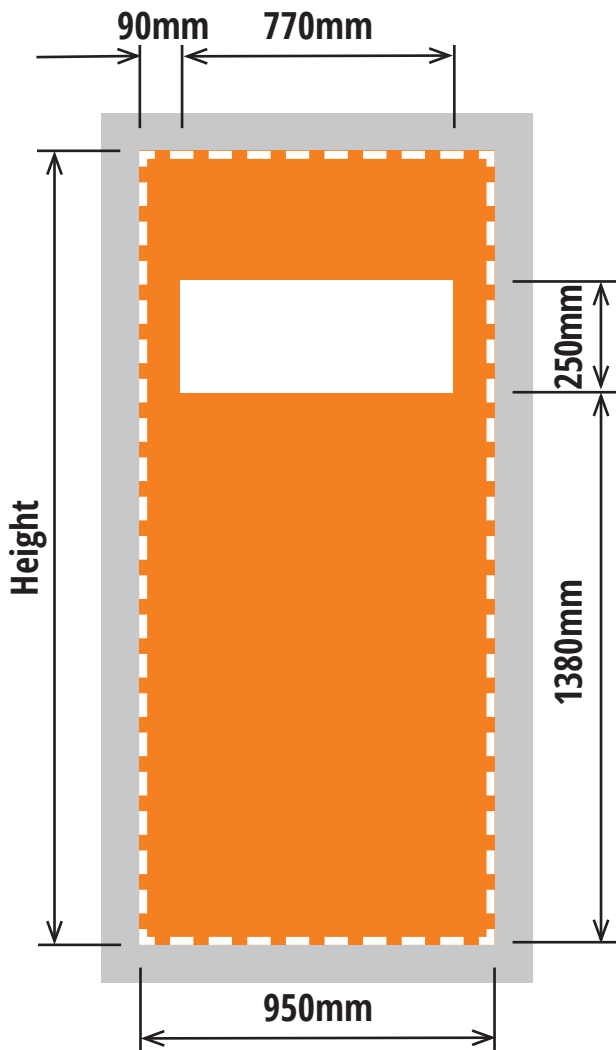

## 2.0m High

Image print size (inc bleed area)  
2010mm(h) x 970mm(w)  
(10mm bleed on all 4 sides)

Finished trimmed print size  
1990mm(h) x 950mm(w)

Visible graphic area  
1990mm(h) x 950mm(w)

## 2.265m High

Image print size (inc bleed area)  
2275mm(h) x 970mm(w)  
(10mm bleed on all 4 sides)

Finished trimmed print size  
2255mm(h) x 950mm(w)

Visible graphic area  
2255mm(h) x 950mm(w)

## 2.5m High

Image print size (inc bleed area)  
2495mm(h) x 970mm(w)  
(10mm bleed on all 4 sides)

Finished trimmed print size  
2475mm(h) x 950mm(w)

Visible graphic area  
2475mm(h) x 950mm(w)

## 3.0m High

Image print size (inc bleed area)  
3005mm(h) x 970mm(w)  
(10mm bleed on all 4 sides)

Finished trimmed print size  
2985mm(h) x 950mm(w)

Visible graphic area  
2985mm(h) x 950mm(w)