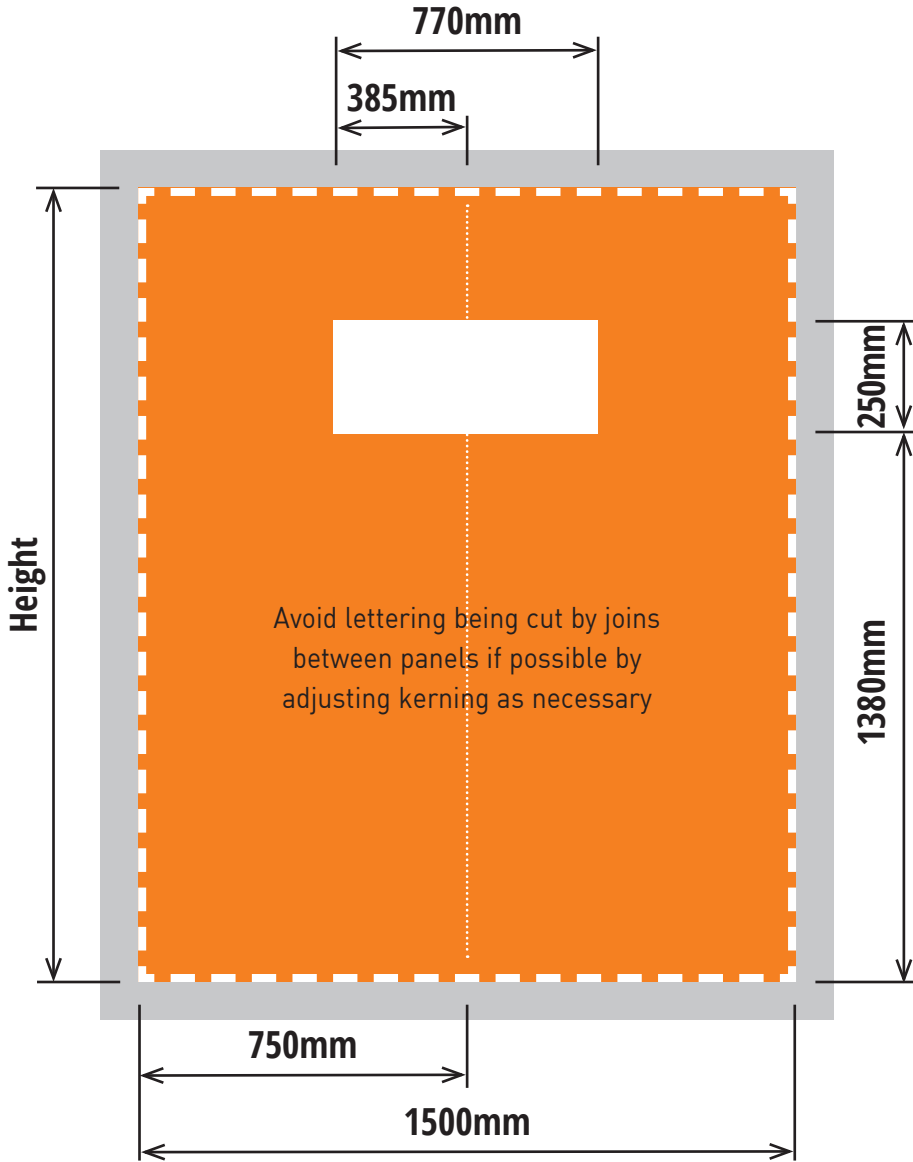

Centro Multimedia - Kit 2 (for 33" to 60" screen) - Graphic Specification

2.0m High

-  Image print size (inc bleed area)
2010mm(h) x 1520mm(w)
(10mm bleed on all 4 sides)
-  Finished trimmed print size
1990mm(h) x 1500mm(w)
(2 panels 750mm wide)
-  Visible graphic area
1990mm(h) x 1500mm(w)

2.265m High

-  Image print size (inc bleed area)
2275mm(h) x 1520mm(w)
(10mm bleed on all 4 sides)
-  Finished trimmed print size
2255mm(h) x 1500mm(w)
(2 panels 750mm wide)
-  Visible graphic area
2255mm(h) x 1500mm(w)

2.5m High

-  Image print size (inc bleed area)
2495mm(h) x 1520mm(w)
(10mm bleed on all 4 sides)
-  Finished trimmed print size
2475mm(h) x 1500mm(w)
(2 panels 750mm wide)
-  Visible graphic area
2475mm(h) x 1500mm(w)

3.0m High

-  Image print size (inc bleed area)
3005mm(h) x 1520mm(w)
(10mm bleed on all 4 sides)
-  Finished trimmed print size
2985mm(h) x 1500mm(w)
(2 panels 750mm wide)
-  Visible graphic area
2985mm(h) x 1500mm(w)