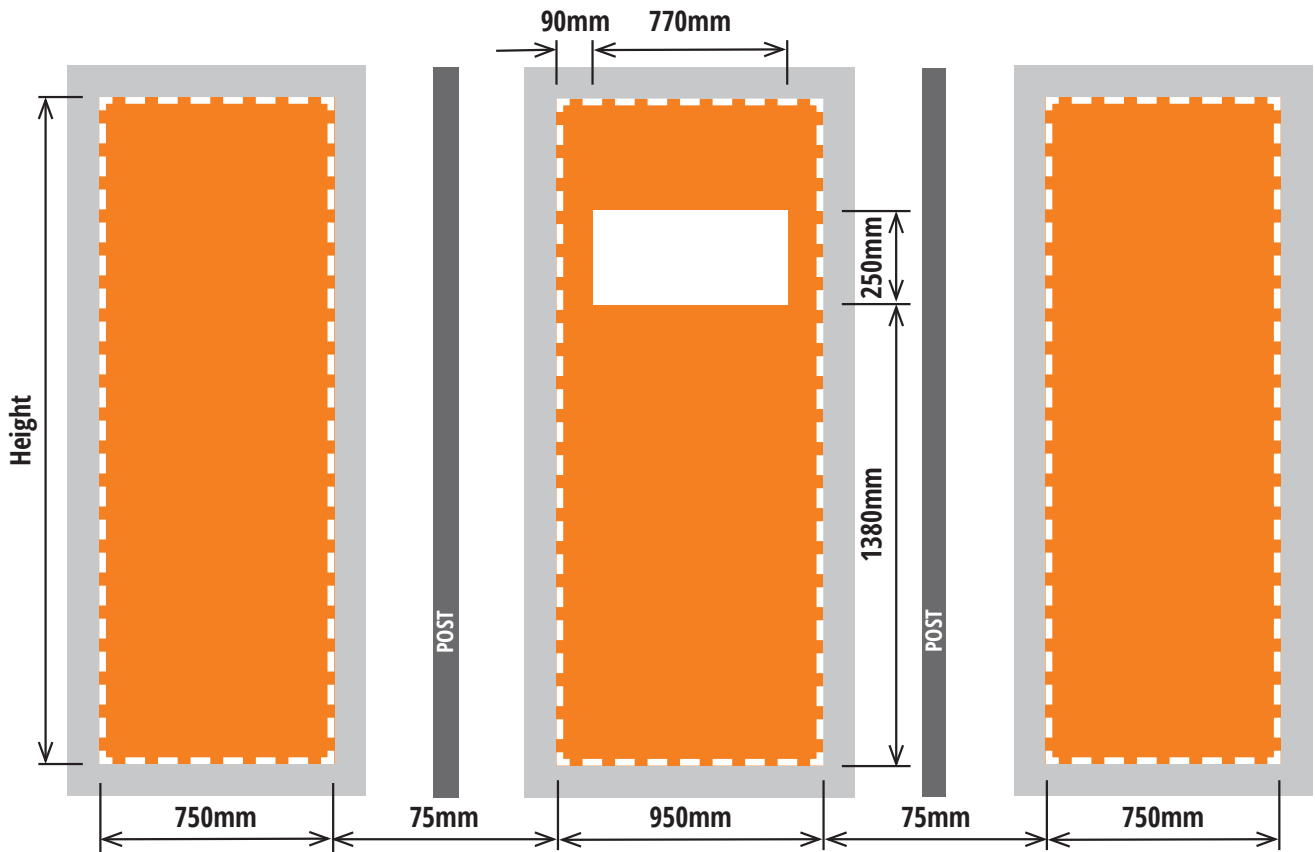

## 2.0m High

Image print size (inc bleed area)  
 1 x 2010mm(h) x 970mm(w) & 2 x 2010mm(h) x 770mm(w)  
 (10mm bleed on all 4 sides)

Finished trimmed print size  
 1 x 1990mm(h) x 950mm(w) & 2 x 1990mm(h) x 750mm(w)

Visible graphic area  
 1 x 1990mm(h) x 950mm(w) & 2 x 1990mm(h) x 750mm(w)

Visible graphic area  
 1 x 2475mm(h) x 950mm(w) & 2 x 2475mm(h) x 750mm(w)

Visible graphic area  
 1 x 2985mm(h) x 950mm(w) & 2 x 2985mm(h) x 750mm(w)