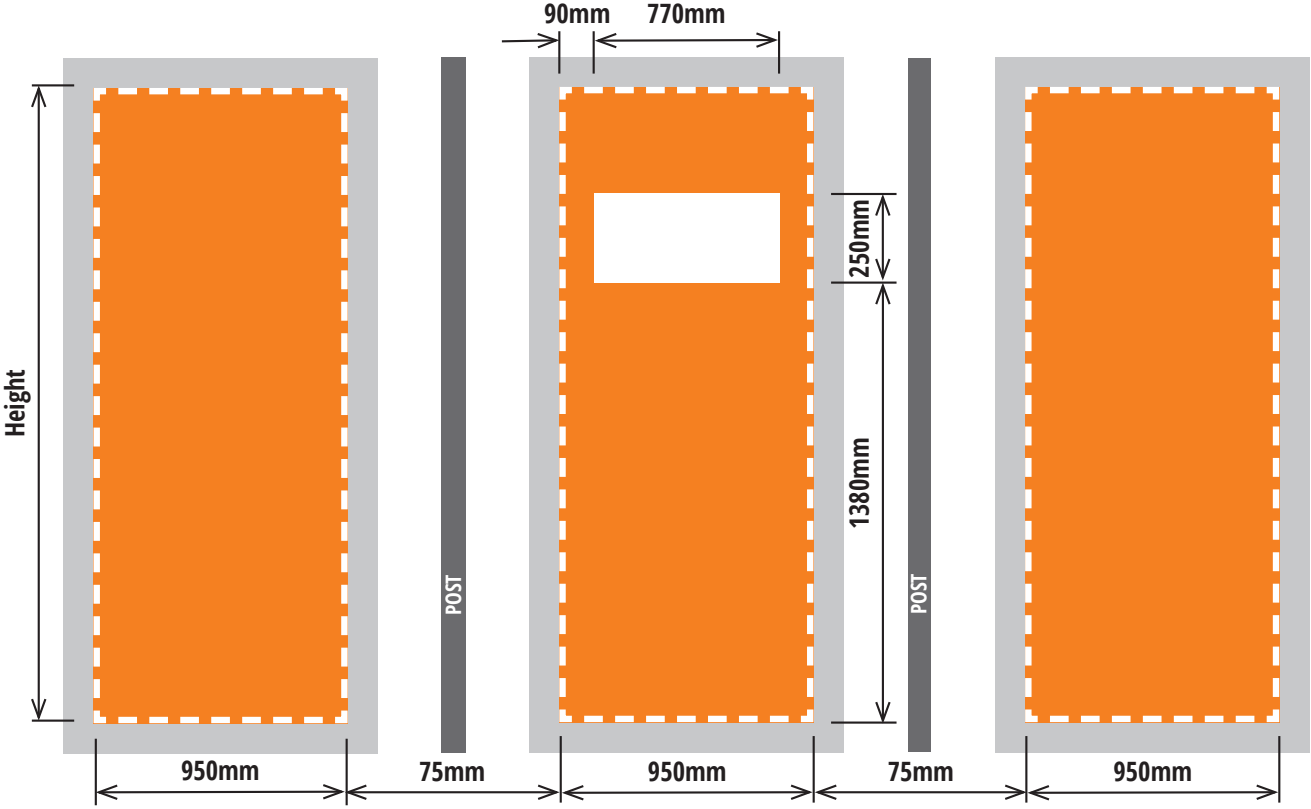

Centro Multimedia - Kit 4 (for 33" to 42" screen) - Graphic Specification TILED IMAGE

2.0m High

- Image print size (inc bleed area) 2010mm(h) x 970mm(w) - x3 (10mm bleed on all 4 sides)
- Finished trimmed print size 1990mm(h) x 950mm(w) - x3
- Visible graphic area 1990mm(h) x 950mm(w) - x3

2.5m High

- Image print size (inc bleed area) 2495mm(h) x 970mm(w) - x3 (10mm bleed on all 4 sides)
- Finished trimmed print size 2475mm(h) x 950mm(w) - x3
- Visible graphic area 2475mm(h) x 950mm(w) - x3

2.265m High

- Image print size (inc bleed area) 2275mm(h) x 970mm(w) - x3 (10mm bleed on all 4 sides)
- Finished trimmed print size 2255mm(h) x 950mm(w) - x3
- Visible graphic area 2255mm(h) x 950mm(w) - x3

3.0m High

- Image print size (inc bleed area) 3005mm(h) x 970mm(w) - x3 (10mm bleed on all 4 sides)
- Finished trimmed print size 2985mm(h) x 950mm(w) - x3
- Visible graphic area 2985mm(h) x 950mm(w) - x3