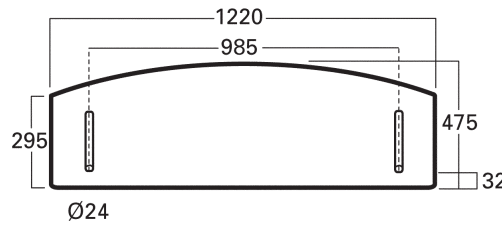

CHAMPION

Dimensions & Weights

WEIGHTSKg

Top2.72

Work Top / Shelf1.68

Bottom1.30

Body Panel6.90

Pole Set (four pieces) J 2.42

Header 1.28

Round Tray0.95

Bag 1.58

PACKING

Individual Reusable Carton4.00

External Measurements
1250mm x 625mm x 215mm

Round Tray Carton0.45

External Measurements
523mm x 523mm x 83mm

Bulk packaging, dimensions and weight dependent on number of units required.

Weights and measurements quoted are approximate.

UNIT AND HEADER

HEADER

ROUND TRAY

FOLD ON UNDERSIDE

GRAPHIC SIZE FOR ONE AND TWO SHELF UNIT

ALLOW 37.5mm FOR TOP AND BOTTOM