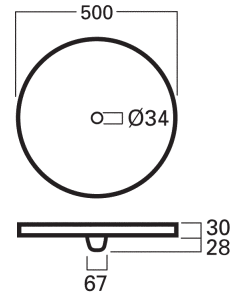

CHAMPION

Dimensions & Weights

WEIGHTSKg

Top2.72

Work Top / Shelf1.68

Bottom1.30

Body Panel6.90

Pole Set (four pieces) J 2.42

Header 1.28

Round Tray0.95

Bag 1.58

PACKING

Individual Reusable Carton4.00

External Measurements
1250mm x 625mm x 215mm

Round Tray Carton0.45

External Measurements
523mm x 523mm x 83mm

Bulk packaging, dimensions and weight dependent on number of units required.

Weights and measurements quoted are approximate.

UNIT AND HEADER

HEADER

ROUND TRAY

FOLD ON UNDERSIDE

GRAPHIC SIZE FOR ONE AND TWO SHELF UNIT

ALLOW 37.5mm FOR TOP AND BOTTOM