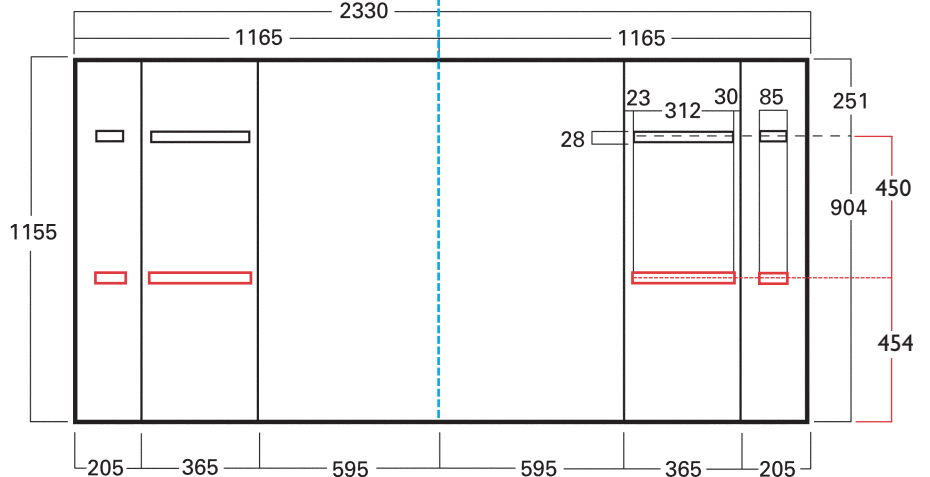

CHAMPION

Dimensions & Weights

WEIGHTSKg

Top2.72

Work Top / Shelf1.68

Bottom1.30

Body Panel6.90

Pole Set (four pieces) J 2.42

Header 1.28

Round Tray0.95

Bag 1.58

PACKING

Individual Reusable Carton4.00

External Measurements
1250mm x 625mm x 215mm

Round Tray Carton0.45

External Measurements
523mm x 523mm x 83mm

Bulk packaging, dimensions and weight dependent on number of units required.

Weights and measurements quoted are approximate.

UNIT AND HEADER

HEADER

ROUND TRAY

FOLD ON UNDERSIDE

GRAPHIC SIZE FOR ONE AND TWO SHELF UNIT

ALLOW 37.5mm FOR TOP AND BOTTOM