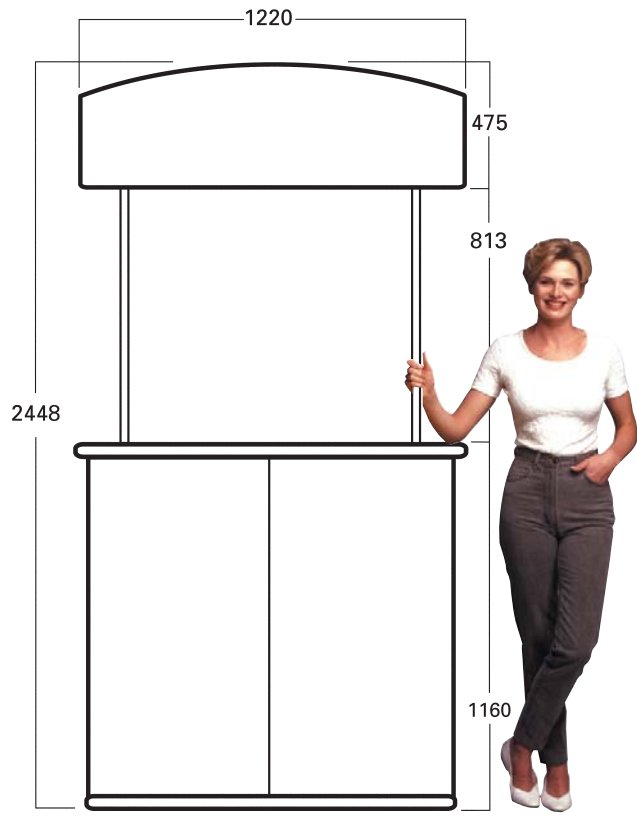

CHAMPION

Dimensions & Weights

WEIGHTSKg

Top2.72

Work Top / Shelf1.68

Bottom1.30

Body Panel6.90

Pole Set (four pieces) J 2.42

Header 1.28

Round Tray0.95

Bag 1.58

PACKING

Individual Reusable Carton4.00

External Measurements
1250mm x 625mm x 215mm

Round Tray Carton0.45

External Measurements
523mm x 523mm x 83mm

Bulk packaging, dimensions and weight dependent on number of units required.

Weights and measurements quoted are approximate.

UNIT AND HEADER

HEADER

ROUND TRAY

FOLD ON UNDERSIDE

GRAPHIC SIZE FOR ONE AND TWO SHELF UNIT

ALLOW 37.5mm FOR TOP AND BOTTOM