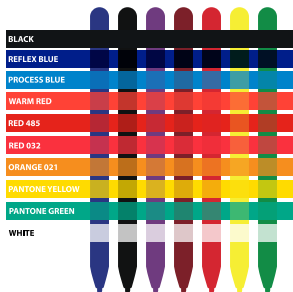

# Contour Digital Argent BP

Colour: ALL COLOURS | Refill Colour: Black | Print Area: 8-10mm x 60mm (Barrel) | Line Drawing Scale: 100%  
Print FULL COLOUR

Please Note: There will be a WHITE Flash Print underneath the artwork.

**Please Note:**  
Pen colours may vary from batch to batch & may differ from previous orders.  
By approving this order we accept that you understand these terms.  
All colours including print and product is for visual purposes only and should not be regarded as the actual colour of product and print.

**Customer Amendments:**

**Colour Guide:**  
The colour guide to the right indicates what certain colours may print like on coloured pens or other printed colours. Some requested colours may print slightly darker or lighter depending on the substrate. We request that this be taken into consideration when approving artwork.