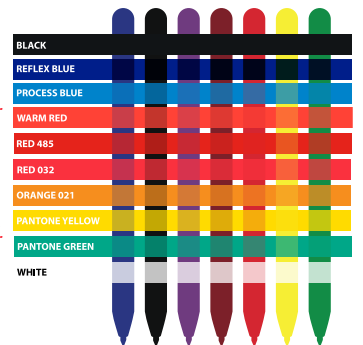

Your order will be processed, based on the above, unless you have made amendments. All orders are subject to our full terms & conditions. However, we would like to draw your attention to the following terms in particular.

1. Claims for faulty goods will be honoured, only if the goods are returned to us. We will not issue credit notes or refunds for goods that have been distributed. Please ensure that goods are satisfactory before distribution.
2. Metallic printing inks (gold, silver, etc.) have a very limited life due to their formulation. You are advised to request an over varnish, in writing, for this type of printing. This service is at additional cost and not inclusive of any prices listed or quoted.
3. We are not responsible for delays during transit. We dispatch goods on your behalf and the goods become your property the moment they leave our premises.

I confirm that I have thoroughly checked all information on this document, including layout, fonts, spelling, print colours, separations, print size and position, etc.

Please proceed without amendment(s) ☐

Please amend as above & reproof ☐

By signing below I accept responsibility for errors not corrected and understand that once the goods are printed, the printed image can not be cleaned off or the goods reclaimed.

Signed.....

Print Name.....

Date.....