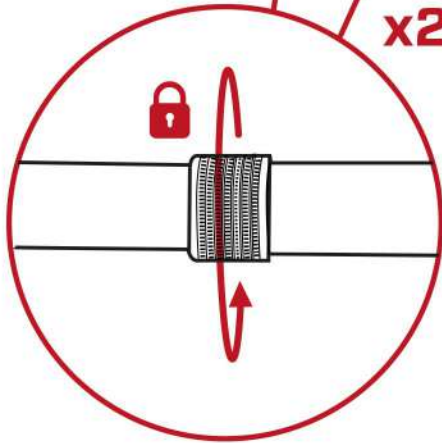

IMPORTANT

x4

30mm Max

INSERTING INTO GRAPHIC

13

x2

14

x2

15

PUSH IN

16

CLICK

x2

0870 850 8383

www.discountdisplays.co.uk

sales@discountdisplays.co.uk

31-35 Wortley Road, Croydon, Surrey, CR0 3EB • Fax 020 8665 5606