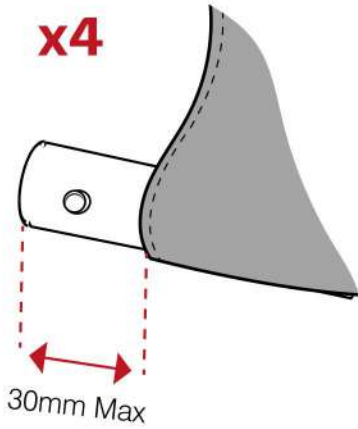

## ASSEMBLING VERTICAL POLES

## IMPORTANT

x4

30mm Max