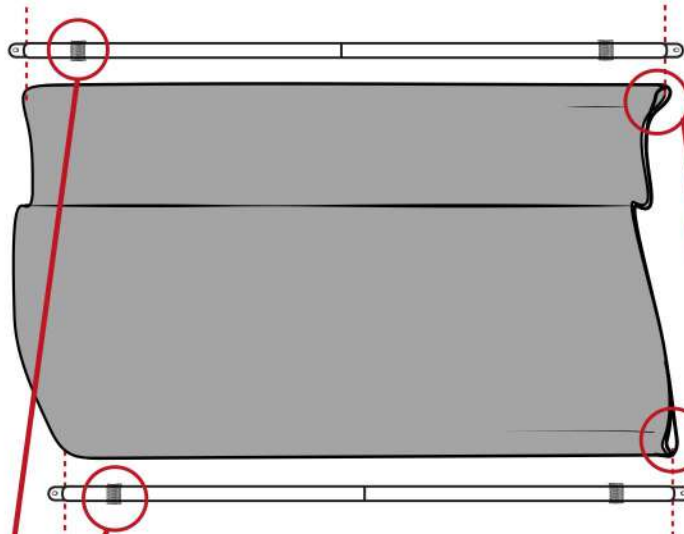

INSERTING INTO GRAPHIC