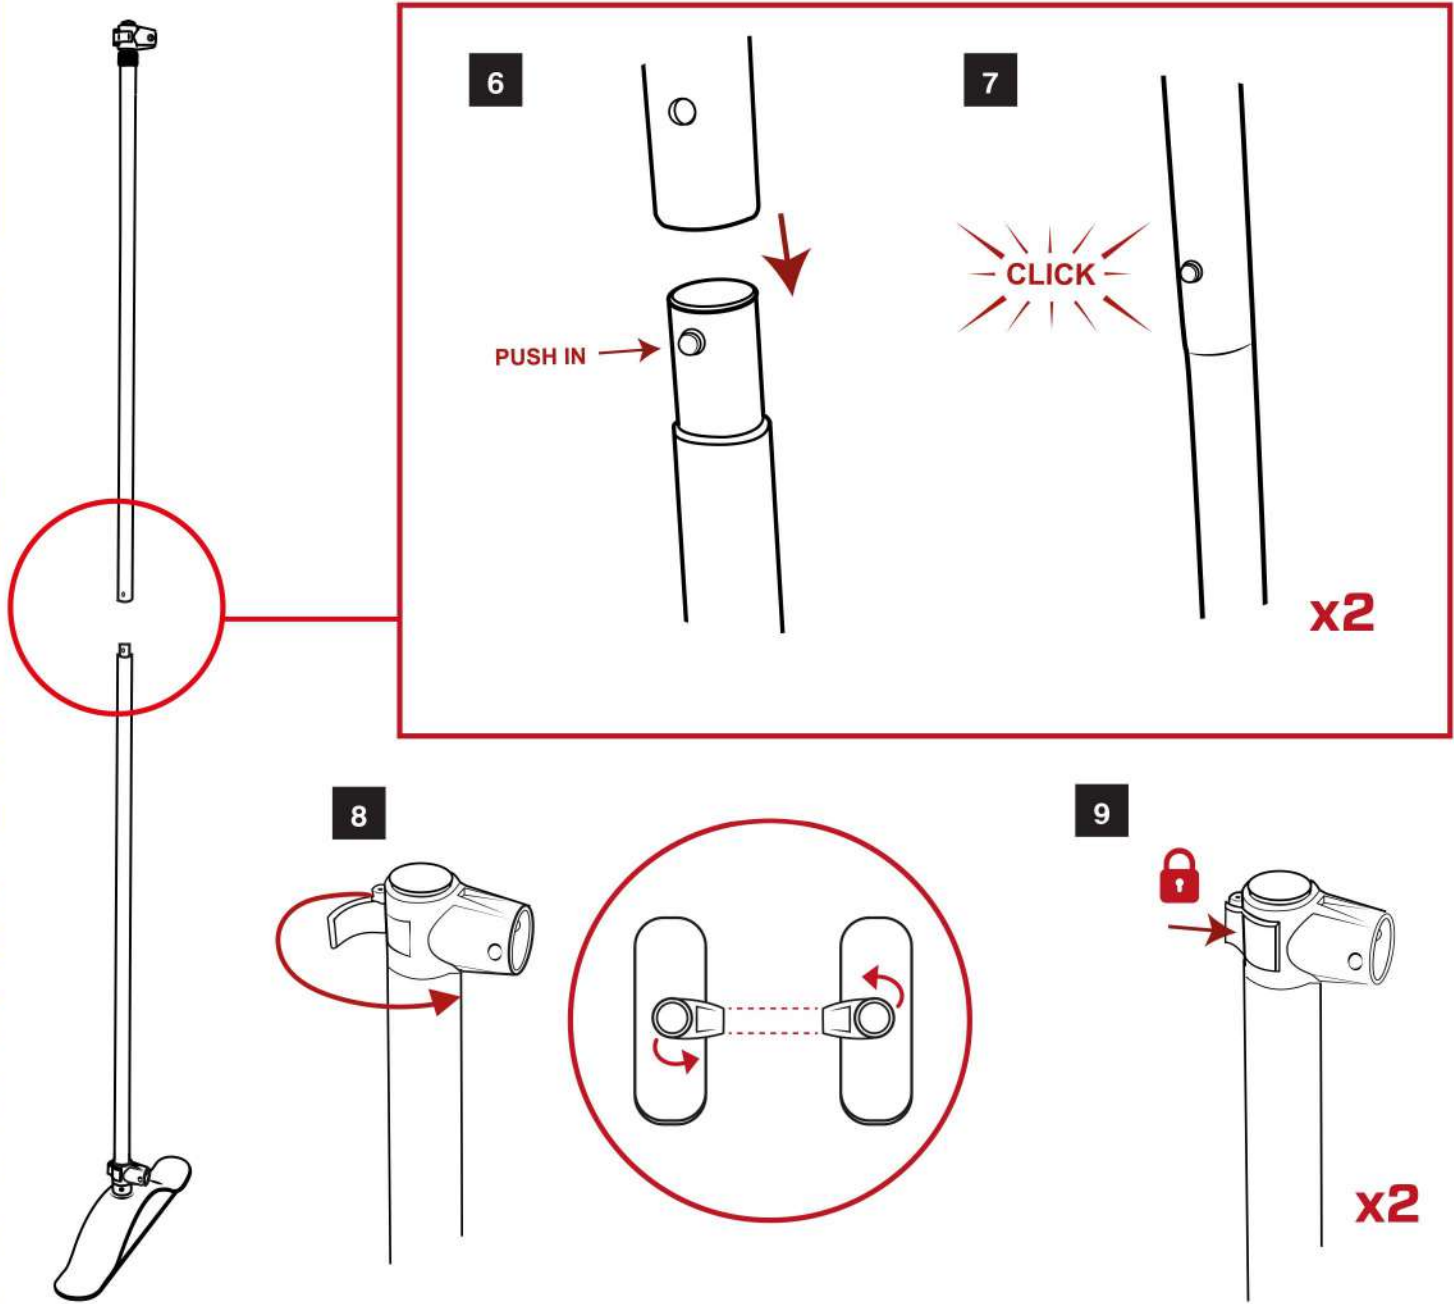

## ASSEMBLING VERTICAL POLES

## IMPORTANT

x4

30mm Max