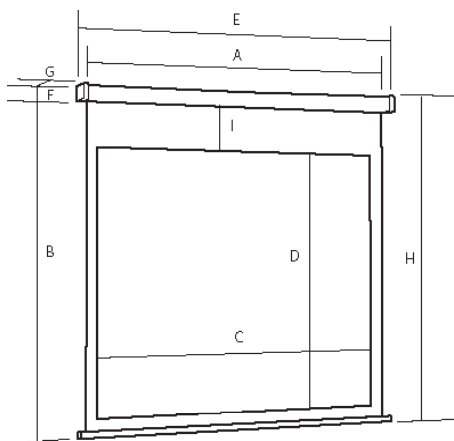

Suitable for both home and professional use and does not require electrical installation.

12 month
guarantee.

Case and fabric

Heavy duty white powder coated aluminium case with front facing infra-red (IR) sensor built into casing. Matte White projection surface with 50mm black borders on base, left and right sides and extended black drop to the top. Glass fibre screen fabric prevents edge curl.

Installation

Easy installations to wall or ceiling using channel fix mounting brackets. The brackets can be positioned anywhere along the screen length.

Tubular motor for fast, quiet and reliable operation is situated on the left hand side. Supplied with a 2.7m cable and plug for immediate 'plug and play' install. Also suitable for professional hard wire electrical installation.

Dimension cm	Format	A Screen Width mm	B Screen Height mm	C View Width mm	D View Height mm	E Case Length mm	F Case Height mm	G Case Depth mm	H Overall Height mm	I Ext. Drop mm
110X146	4:3	1560	1880	1460	1100	1700	102	97	1982	730
128X170	4:3	1800	1880	1700	1280	1944	102	97	1982	550
152X203	4:3	2103	1880	2030	1520	2270	102	97	1982	310
176X234	4:3	2440	1880	2340	1760	2580	102	97	1982	80
229x305	4:3	3105	2540	3050	2290	3297	102	97	2642	200
89x159	16:9	1690	1880	1590	890	1843	102	97	1982	950
96x170	16:9	1800	1880	1700	960	1953	102	97	1982	870
115x203	16:9	2103	1880	2030	1150	2279	102	97	1982	650
132x234	16:9	2440	1880	2340	1320	2589	102	97	1982	500
172x305	16:9	3105	2070	3050	1720	3297	102	97	2172	300
170x106	16:10	1800	1835	1704	1065	1953	102	97	1835	870
146x234	16:10	1500	1833	2340	1463	2589	102	97	1833	370
190x305	16:10	3105	2155	1905	1905	3297	102	97	2172	267