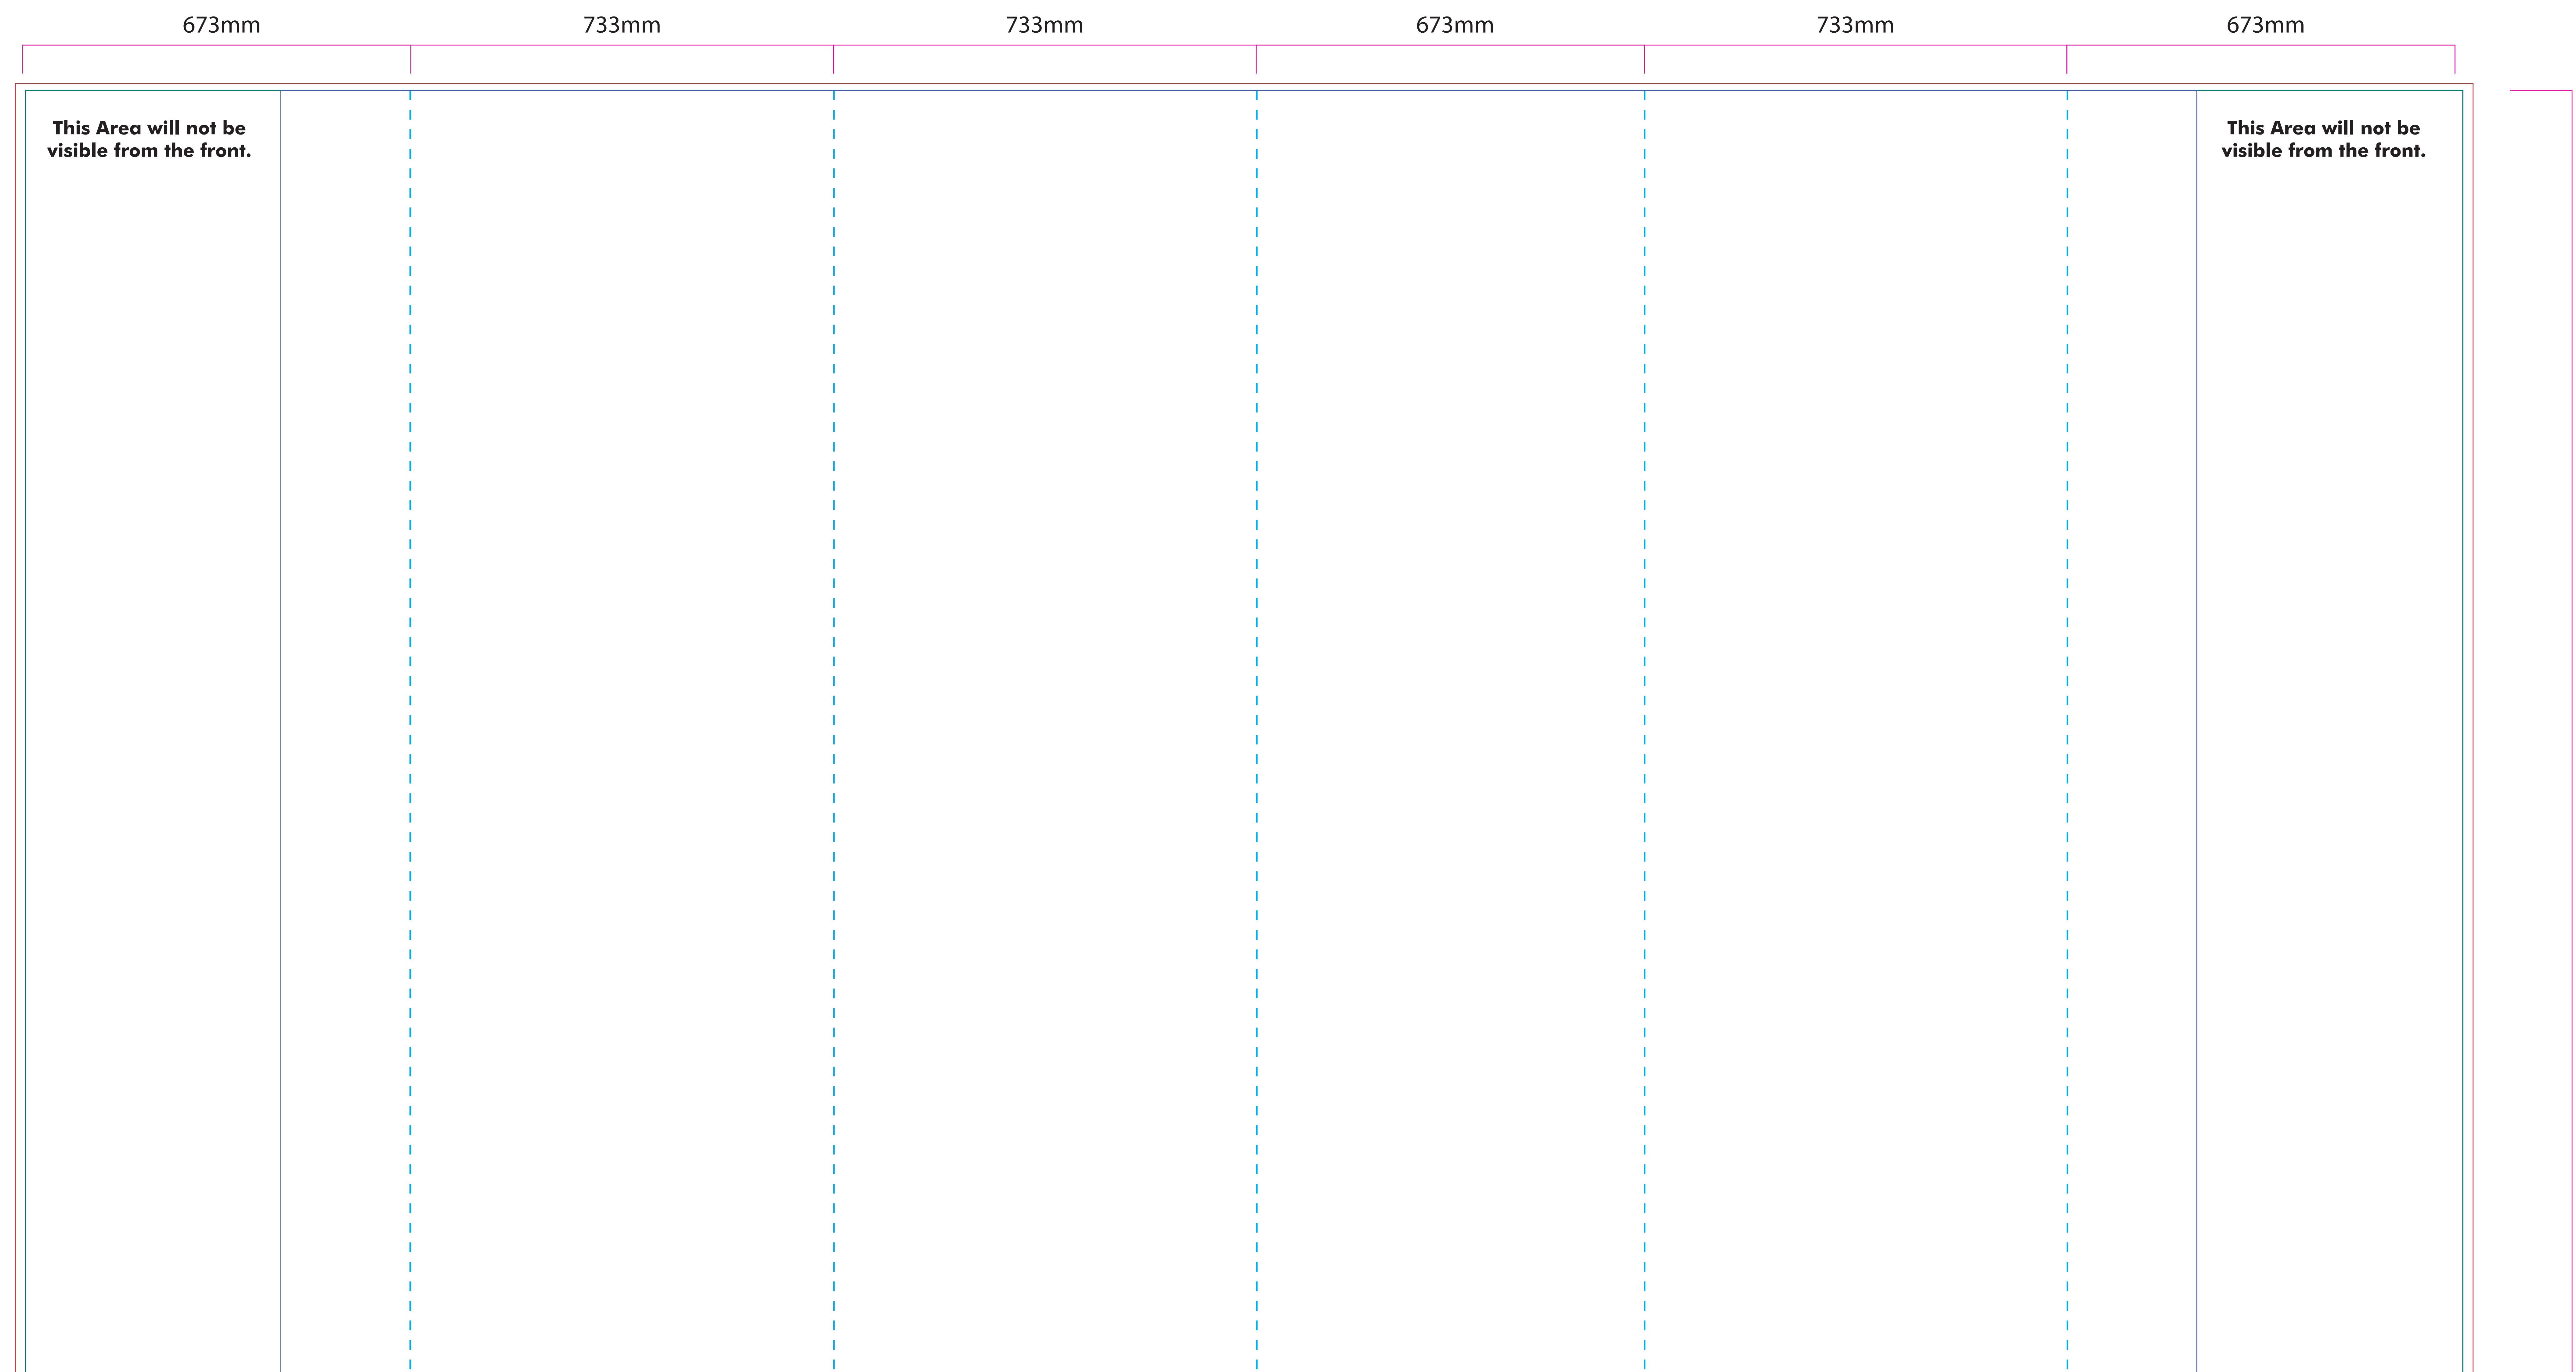

SILVER VITESSE Mk2 - Linked 3x2 Straight

Important Guidelines

- Artwork must be supplied CMYK, please convert pantone colours.
- Do not Embed images.
- All fonts must be converted to outlines.
- Resolution must be 300 dpi at 25% of output size.
- Please supply artwork as a PDF or Illustrator file.
- Colours on your screen may differ from the colours that are printed.
- Please note this template should be used as a guide only.

Product Specifics

- Total area (includes bleed): 4242mm (w) x 2249mm (h)
- Visual area 4218mm (w) x 2225 (h) mm
- Blue solid line indicates safe visible area. Please keep all key design elements and text within this space.
- Please note the two end panels will wrap around back of the frame.