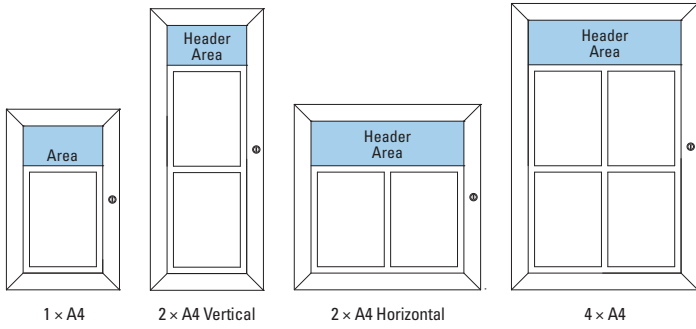

Available in 4 stock sizes

Glazing panels suitable for self-adhesive vinyl or direct-to-surface print

Specification				
Size/Format	O/A Dimensions (w x h x d mm)	Header Area (mm)	Weight (kg)	Order Code
1 x A4	355 x 567 x 32	251 x 125	3	NB040
2 x A4 Vertical	355 x 884 x 32		5	NB041
2 x A4 Horizontal	585 x 579 x 32	481 x 140	5	NB042
4 x A4*	585 x 899 x 32		7	NB043

Door stays fitted as standard on 4 x A4 model

Supplied with set of magnetic pins