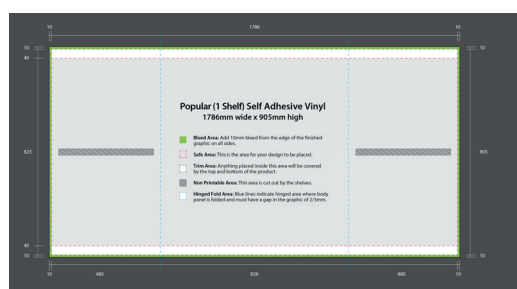

Popular (1 Shelf) Self Adhesive Vinyl

1786mm wide x 905mm high

VISUAL OF FINISHED PRODUCT:

USE TEMPLATE FILES:

POPULAR_Header_Template.pdf

POPULAR_1_Shelf_Template.pdf

PRINT ARTWORK SPECIFICATIONS:

General