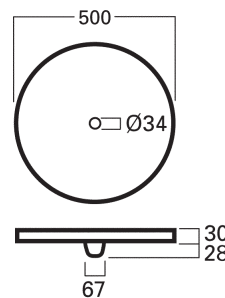

## Dimensions & Weights

<b>WEIGHTS</b> .....	Kg
Top .....	1.22
Shelf .....	1.15
Bottom .....	1.02
Body Panel .....	4.63
Pole Set (six pieces) <b>G</b> .....	2.58
Header .....	0.51
Pole Set (six pieces) <b>M</b> Roof Kit .....	2.36
Round Tray .....	0.95
Bag .....	1.60

### PACKING

Individual Reusable Carton ..... 1.85  
 External Measurements  
 1000mm x 865mm x 75mm

Round Tray Carton ..... 0.45  
 External Measurements  
 523mm x 523mm x 83mm

Bulk packaging, dimensions and weight dependent on number of units required.

*Weights and measurements quoted are approximate.*

**UNIT AND HEADER**

**ROOF KIT HEADER**  
 VISUAL GRAPHIC SIZE

**ROOF PANELS**

**ROUND TRAY**

**DOUBLE SIDED HEADER**

**GRAPHIC SIZE**

ALLOW 37.5mm FOR TOP AND BOTTOM