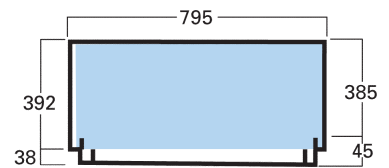

## Dimensions & Weights

<b>WEIGHTS</b> .....	Kg
Top .....	1.22
Shelf .....	1.15
Bottom .....	1.02
Body Panel .....	4.63
Pole Set (six pieces) <b>G</b> .....	2.58
Header .....	0.51
Pole Set (six pieces) <b>M</b> Roof Kit .....	2.36
Round Tray .....	0.95
Bag .....	1.60

### PACKING

Individual Reusable Carton ..... 1.85  
 External Measurements  
 1000mm x 865mm x 75mm

Round Tray Carton ..... 0.45  
 External Measurements  
 523mm x 523mm x 83mm

Bulk packaging, dimensions and weight dependent on number of units required.

*Weights and measurements quoted are approximate.*

**UNIT AND HEADER**

**ROOF KIT HEADER**  
 VISUAL GRAPHIC SIZE

**ROOF PANELS**

**ROUND TRAY**

**DOUBLE SIDED HEADER**

**GRAPHIC SIZE**

ALLOW 37.5mm FOR TOP AND BOTTOM