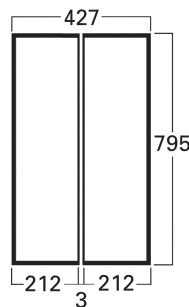

## Dimensions & Weights

<b>WEIGHTS</b> .....	Kg
Top .....	1.22
Shelf .....	1.15
Bottom .....	1.02
Body Panel .....	4.63
Pole Set (six pieces) <b>G</b> .....	2.58
Header .....	0.51
Pole Set (six pieces) <b>M</b> Roof Kit .....	2.36
Round Tray .....	0.95
Bag .....	1.60

### PACKING

Individual Reusable Carton ..... 1.85  
 External Measurements  
 1000mm x 865mm x 75mm

Round Tray Carton ..... 0.45  
 External Measurements  
 523mm x 523mm x 83mm

Bulk packaging, dimensions and weight dependent on number of units required.

*Weights and measurements quoted are approximate.*

**UNIT AND HEADER**

**ROOF KIT HEADER**  
 VISUAL GRAPHIC SIZE

**ROOF PANELS**

**ROUND TRAY**

**DOUBLE SIDED HEADER**

**GRAPHIC SIZE**

ALLOW 37.5mm FOR TOP AND BOTTOM