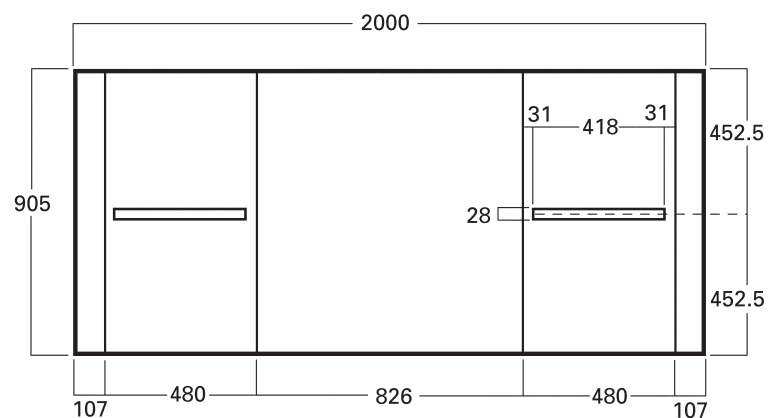

## Dimensions & Weights

<b>WEIGHTS</b> .....	Kg
Top .....	1.22
Shelf .....	1.15
Bottom .....	1.02
Body Panel .....	4.63
Pole Set (six pieces) <b>G</b> .....	2.58
Header .....	0.51
Pole Set (six pieces) <b>M</b> Roof Kit .....	2.36
Round Tray .....	0.95
Bag .....	1.60

### PACKING

Individual Reusable Carton ..... 1.85  
 External Measurements  
 1000mm x 865mm x 75mm

Round Tray Carton ..... 0.45  
 External Measurements  
 523mm x 523mm x 83mm

Bulk packaging, dimensions and weight dependent on number of units required.

*Weights and measurements quoted are approximate.*

**UNIT AND HEADER**

**ROOF KIT HEADER**  
 VISUAL GRAPHIC SIZE

**ROOF PANELS**

**ROUND TRAY**

**DOUBLE SIDED HEADER**

**GRAPHIC SIZE**

ALLOW 37.5mm FOR TOP AND BOTTOM