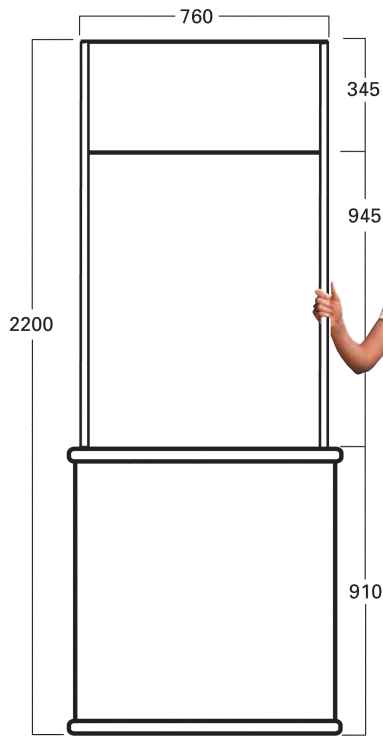

## Dimensions & Weights

<b>WEIGHTS</b> .....	Kg
Top .....	1.22
Shelf .....	1.15
Bottom .....	1.02
Body Panel .....	4.63
Pole Set (six pieces) <b>G</b> .....	2.58
Header .....	0.51
Pole Set (six pieces) <b>M</b> Roof Kit .....	2.36
Round Tray .....	0.95
Bag .....	1.60

### PACKING

Individual Reusable Carton ..... 1.85  
 External Measurements  
 1000mm x 865mm x 75mm

Round Tray Carton ..... 0.45  
 External Measurements  
 523mm x 523mm x 83mm

Bulk packaging, dimensions and weight dependent on number of units required.

*Weights and measurements quoted are approximate.*

**UNIT AND HEADER**

**ROOF KIT HEADER**  
 VISUAL GRAPHIC SIZE

**ROOF PANELS**

**ROUND TRAY**

**DOUBLE SIDED HEADER**

**GRAPHIC SIZE**

ALLOW 37.5mm FOR TOP AND BOTTOM