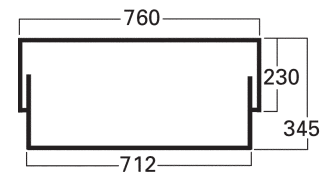

## Dimensions & Weights

<b>WEIGHTS</b> .....	Kg
Top .....	1.22
Shelf .....	1.15
Bottom .....	1.02
Body Panel .....	4.63
Pole Set (six pieces) <b>G</b> .....	2.58
Header .....	0.51
Pole Set (six pieces) <b>M</b> Roof Kit .....	2.36
Round Tray .....	0.95
Bag .....	1.60

### PACKING

Individual Reusable Carton ..... 1.85  
 External Measurements  
 1000mm x 865mm x 75mm

Round Tray Carton ..... 0.45  
 External Measurements  
 523mm x 523mm x 83mm

Bulk packaging, dimensions and weight dependent on number of units required.

*Weights and measurements quoted are approximate.*

**UNIT AND HEADER**

**ROOF KIT HEADER**  
 VISUAL GRAPHIC SIZE

**ROOF PANELS**

**ROUND TRAY**

**DOUBLE SIDED HEADER**

**GRAPHIC SIZE**

ALLOW 37.5mm FOR TOP AND BOTTOM