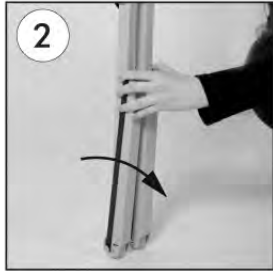

# PORTABLE EASEL

Snap frame  
optional  
accessories.  
Not included.

5 different  
display  
heights