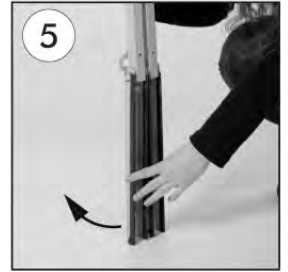

# PORTABLE EASEL

Snap frame  
optional  
accessories.  
Not included.

5 different  
display  
heights