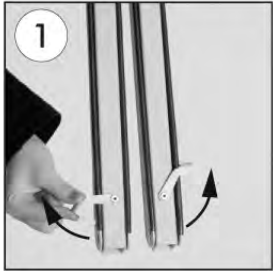

# PORTABLE EASEL

Snap frame  
optional  
accessories.  
Not included.

5 different  
display  
heights