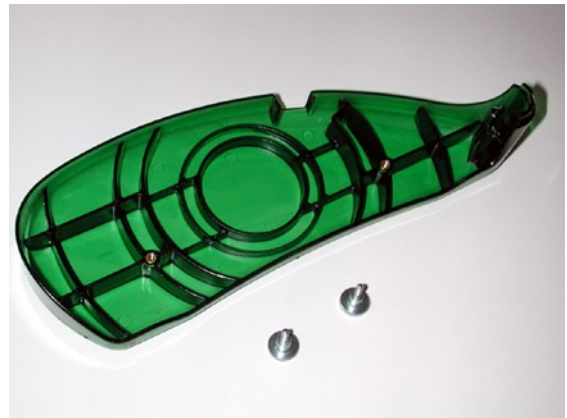

QuickScreen 3 - Change cassette

1. Turn the QuickScreen 3 upside down. Unscrew the screws.

2. Remove the plastic cap.

3. Exchange the cassette and put back the plastic cap.

Done