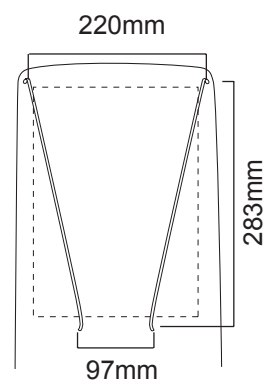

Sleek modern 'designer' styling combined with ease of use make the Slope an ideal literature holder for retail or exhibition applications

features & benefits

- Sleek modern 'designer' styling
- 3 pocket A4 capacity
- Folds flat
- Simple to construct
- Silver powdercoated
- Includes carry bag

Pocket depth 15mm
pocket dimensions (approx)

Slope dimensions

hardware specifications	pocket specifications	additional info
Hardware Dimensions [mm] 1470 (h) x 250 (w) x 400 (d) Weight: 8.25kg approx (inc carry bag)	Pocket Dimesions [mm]: Suitable for A4 portrait literature 297 (h) x 210 (w)	Included in kit: Carry bag Availability: Textured silver