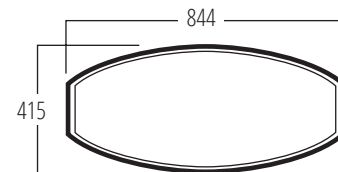

Weights in Kg

Top.....	0.80
Joining Component.....	1.88
Bottom.....	0.80
Body Panel.....	3.52
Bag.....	1.06

Packaging in Kg

Individual reusable carton (One Unit)	2.48
External size: 1075(w) x 940(d) x 70mm(h)	
Individual reusable carton (Two Unit Tower).....	2.52
External size: 1075(w) x 940(d) x 110mm(h)	
Individual reusable carton (Three Unit Tower) ...	5.00
Two cartons, One Unit and Two Units	

Three Units

Two Units

Single Unit

Top / Bottom

Graphic Size with Optional Cut Out
Allow 35mm for top and bottom

Carry Bag