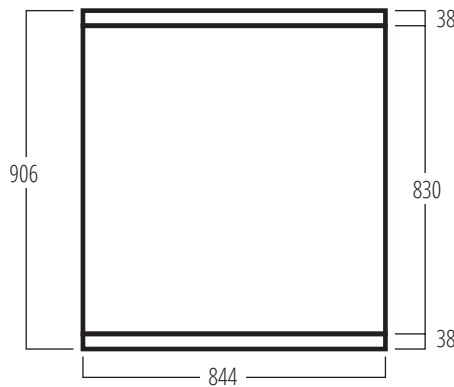

Weights in Kg

Top.....	0.80
Joining Component.....	1.88
Bottom.....	0.80
Body Panel.....	3.52
Bag.....	1.06

Packaging in Kg

Individual reusable carton (One Unit)	2.48
External size: 1075(w) x 940(d) x 70mm(h)	
Individual reusable carton (Two Unit Tower).....	2.52
External size: 1075(w) x 940(d) x 110mm(h)	
Individual reusable carton (Three Unit Tower) ...	5.00
Two cartons, One Unit and Two Units	

Three Units

Two Units

Single Unit

Top / Bottom

Graphic Size with Optional Cut Out
Allow 35mm for top and bottom

Carry Bag