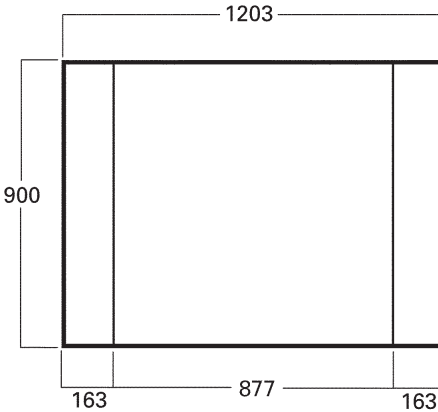

Solus

Dimensions & Weights

WEIGHTSKg

Top	0.80
Joining Component	1.88
Bottom	0.80
Body Panel	3.52
Bag	1.06

PACKING

One Unit

Individual Reusable Carton 2.48
 External Measurements
 1075mm x 940mm x 70mm

Tower, Two Units High

Individual Reusable Carton 2.52
 External Measurements
 1075mm x 940mm x 110mm

Tower, Three Units High

Two cartons, one of each size

Bulk packaging, dimensions and weight dependent on number of units required.

Weights and measurements quoted are approximate.

TOWER - THREE UNITS

TOWER - TWO UNITS

ONE UNIT

ONE UNIT WITH CUT-OUT

GRAPHIC SIZE

ALLOW 35mm FOR TOP AND BOTTOM

GRAPHIC SIZE WITH CUT-OUT

ALLOW 35mm FOR TOP AND BOTTOM