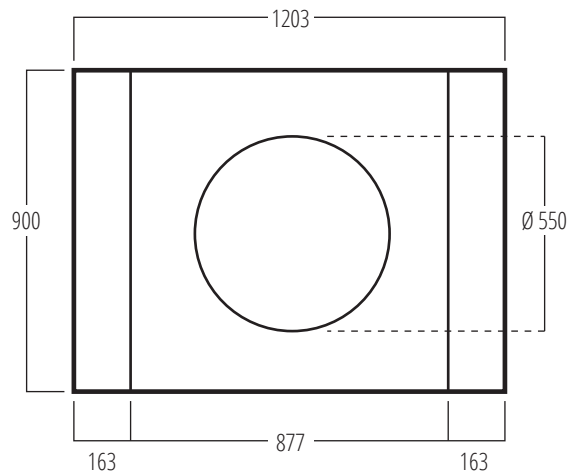

Weights in Kg

Top.....	0.80
Joining Component.....	1.88
Bottom.....	0.80
Body Panel.....	3.52
Bag.....	1.06

Packaging in Kg

Individual reusable carton (One Unit)	2.48
External size: 1075(w) x 940(d) x 70mm(h)	
Individual reusable carton (Two Unit Tower).....	2.52
External size: 1075(w) x 940(d) x 110mm(h)	
Individual reusable carton (Three Unit Tower) ...	5.00
Two cartons, One Unit and Two Units	

Three Units

Two Units

Single Unit

Top / Bottom

Graphic Size with Optional Cut Out
Allow 35mm for top and bottom

Carry Bag