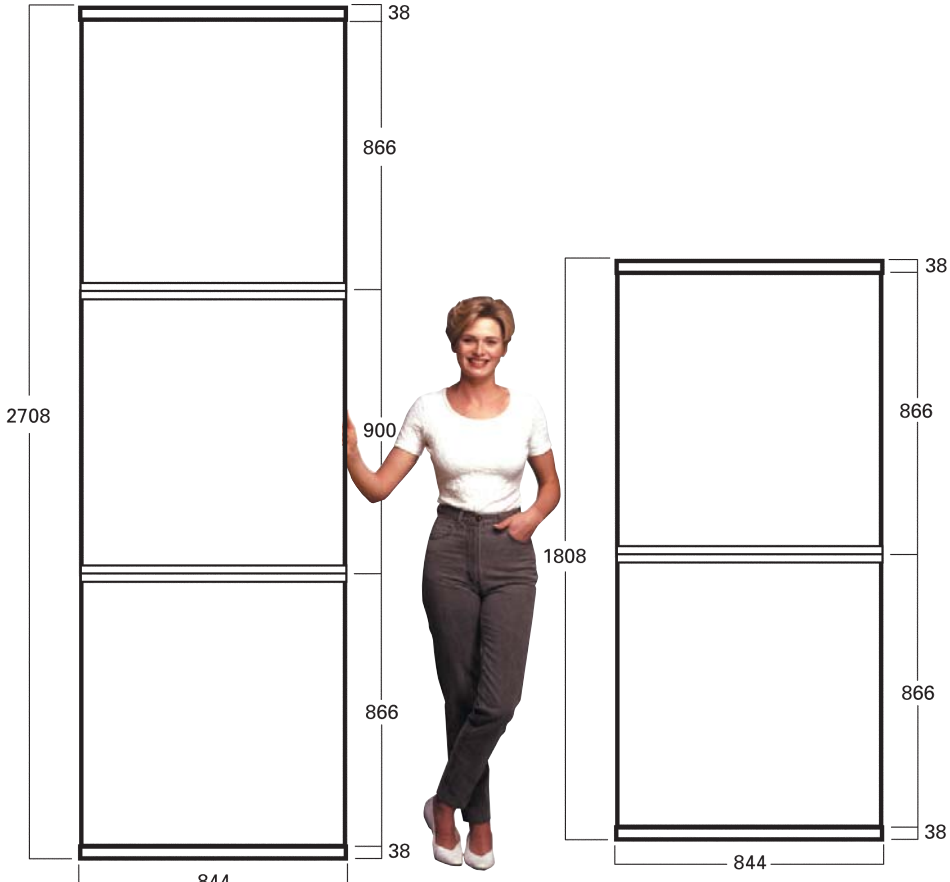

Solus

Dimensions & Weights

WEIGHTSKg

Top	0.80
Joining Component	1.88
Bottom	0.80
Body Panel	3.52
Bag	1.06

PACKING

One Unit

Individual Reusable Carton 2.48
 External Measurements
 1075mm x 940mm x 70mm

Tower, Two Units High

Individual Reusable Carton 2.52
 External Measurements
 1075mm x 940mm x 110mm

Tower, Three Units High

Two cartons, one of each size

Bulk packaging, dimensions and weight dependent on number of units required.

Weights and measurements quoted are approximate.

TOWER - THREE UNITS

TOWER - TWO UNITS

ONE UNIT

ONE UNIT WITH CUT-OUT

GRAPHIC SIZE

ALLOW 35mm FOR TOP AND BOTTOM

GRAPHIC SIZE WITH CUT-OUT

ALLOW 35mm FOR TOP AND BOTTOM