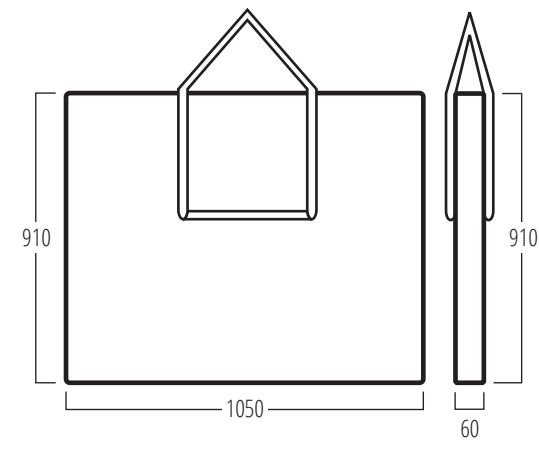

Weights in Kg

Top.....	0.80
Joining Component.....	1.88
Bottom.....	0.80
Body Panel.....	3.52
Bag.....	1.06

Packaging in Kg

Individual reusable carton (One Unit)	2.48
External size: 1075(w) x 940(d) x 70mm(h)	
Individual reusable carton (Two Unit Tower).....	2.52
External size: 1075(w) x 940(d) x 110mm(h)	
Individual reusable carton (Three Unit Tower) ...	5.00
Two cartons, One Unit and Two Units	

Three Units

Two Units

Single Unit

Top / Bottom

Graphic Size with Optional Cut Out
Allow 35mm for top and bottom

Carry Bag