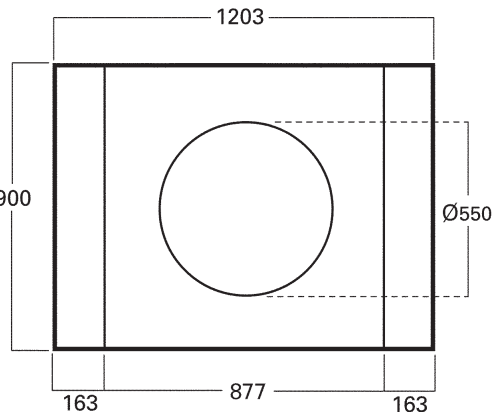

Solus

Dimensions & Weights

WEIGHTSKg

Top	0.80
Joining Component	1.88
Bottom	0.80
Body Panel	3.52
Bag	1.06

PACKING

One Unit

Individual Reusable Carton 2.48
 External Measurements
 1075mm x 940mm x 70mm

Tower, Two Units High

Individual Reusable Carton 2.52
 External Measurements
 1075mm x 940mm x 110mm

Tower, Three Units High

Two cartons, one of each size

Bulk packaging, dimensions and weight dependent on number of units required.

Weights and measurements quoted are approximate.

TOWER - THREE UNITS

TOWER - TWO UNITS

ONE UNIT

ONE UNIT WITH CUT-OUT

GRAPHIC SIZE

ALLOW 35mm FOR TOP AND BOTTOM

GRAPHIC SIZE WITH CUT-OUT

ALLOW 35mm FOR TOP AND BOTTOM