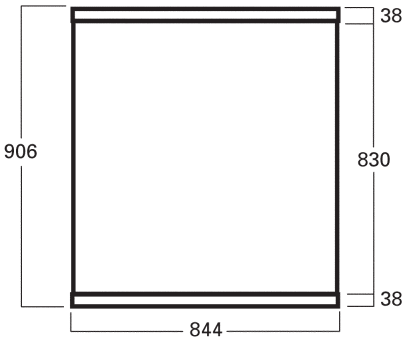

Solus

Dimensions & Weights

WEIGHTSKg

Top	0.80
Joining Component	1.88
Bottom	0.80
Body Panel	3.52
Bag	1.06

PACKING

One Unit

Individual Reusable Carton 2.48
 External Measurements
 1075mm x 940mm x 70mm

Tower, Two Units High

Individual Reusable Carton 2.52
 External Measurements
 1075mm x 940mm x 110mm

Tower, Three Units High

Two cartons, one of each size

Bulk packaging, dimensions and weight dependent on number of units required.

Weights and measurements quoted are approximate.

TOWER - THREE UNITS

TOWER - TWO UNITS

ONE UNIT

ONE UNIT WITH CUT-OUT

GRAPHIC SIZE

ALLOW 35mm FOR TOP AND BOTTOM

GRAPHIC SIZE WITH CUT-OUT

ALLOW 35mm FOR TOP AND BOTTOM