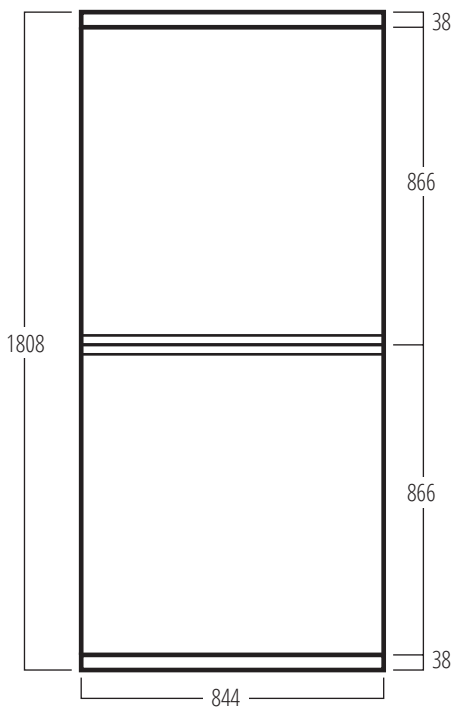

Weights in Kg

Top.....	0.80
Joining Component.....	1.88
Bottom.....	0.80
Body Panel.....	3.52
Bag.....	1.06

Packaging in Kg

Individual reusable carton (One Unit)	2.48
External size: 1075(w) x 940(d) x 70mm(h)	
Individual reusable carton (Two Unit Tower).....	2.52
External size: 1075(w) x 940(d) x 110mm(h)	
Individual reusable carton (Three Unit Tower) ...	5.00
Two cartons, One Unit and Two Units	

Three Units

Two Units

Single Unit

Top / Bottom

Graphic Size with Optional Cut Out
Allow 35mm for top and bottom

Carry Bag