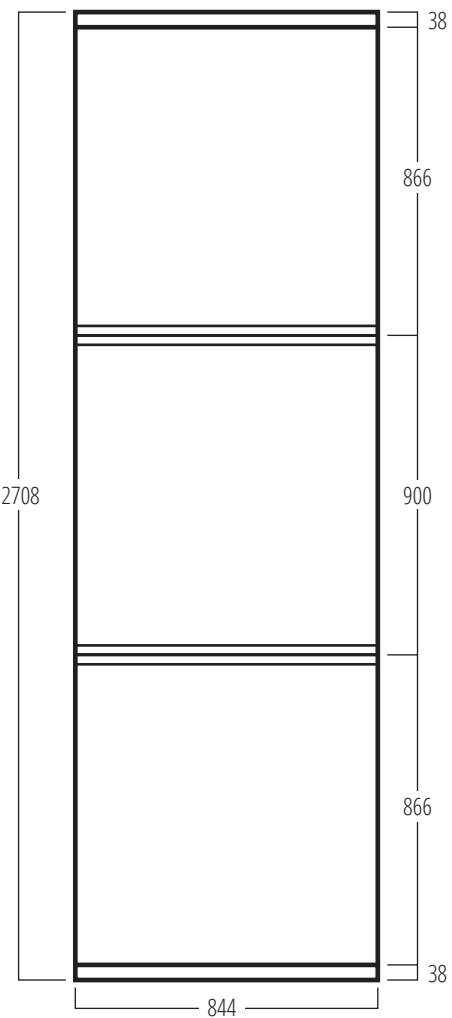

Weights in Kg

Top.....	0.80
Joining Component.....	1.88
Bottom.....	0.80
Body Panel.....	3.52
Bag.....	1.06

Packaging in Kg

Individual reusable carton (One Unit)	2.48
External size: 1075(w) x 940(d) x 70mm(h)	
Individual reusable carton (Two Unit Tower).....	2.52
External size: 1075(w) x 940(d) x 110mm(h)	
Individual reusable carton (Three Unit Tower) ...	5.00
Two cartons, One Unit and Two Units	

Three Units

Two Units

Single Unit

Top / Bottom

Graphic Size with Optional Cut Out
Allow 35mm for top and bottom

Carry Bag