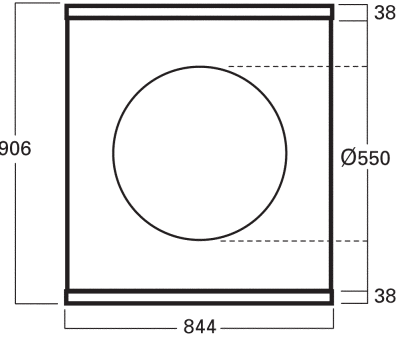

Solus

Dimensions & Weights

WEIGHTSKg

Top	0.80
Joining Component	1.88
Bottom	0.80
Body Panel	3.52
Bag	1.06

PACKING

One Unit

Individual Reusable Carton 2.48
 External Measurements
 1075mm x 940mm x 70mm

Tower, Two Units High

Individual Reusable Carton 2.52
 External Measurements
 1075mm x 940mm x 110mm

Tower, Three Units High

Two cartons, one of each size

Bulk packaging, dimensions and weight dependent on number of units required.

Weights and measurements quoted are approximate.

TOWER - THREE UNITS

TOWER - TWO UNITS

ONE UNIT

ONE UNIT WITH CUT-OUT

GRAPHIC SIZE

ALLOW 35mm FOR TOP AND BOTTOM

GRAPHIC SIZE WITH CUT-OUT

ALLOW 35mm FOR TOP AND BOTTOM