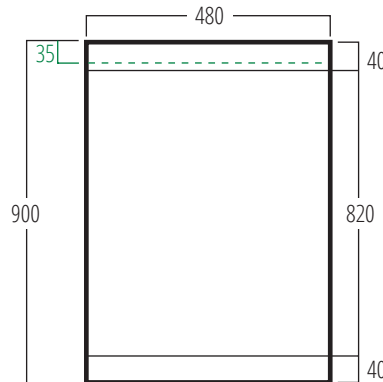

## Weights in Kg

Top Cap .....	0.55
Inner Moulding .....	0.56
Bottom Moulding .....	0.56
Body Panel .....	1.78
Bag .....	1.04

## Packaging in Kg

Individual reusable carton .....	1.88
External size: 925(w) x 845(d) x 82mm(h)	

Top Cap

Bottom Moulding

Inner Moulding

Small Unit

Once graphics are applied

Graphic Size 1495mm x 865mm