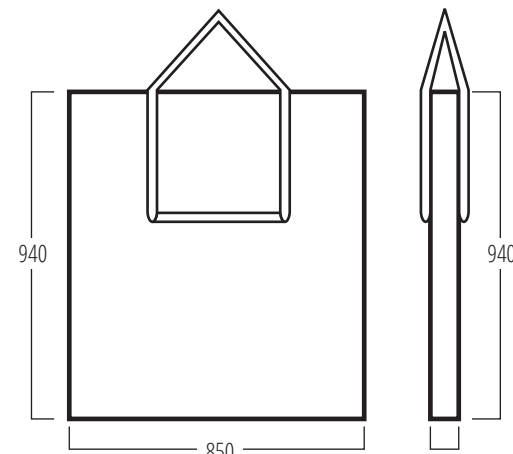

Weights in Kg

Top Cap	0.55
Inner Moulding	0.56
Bottom Moulding	0.56
Body Panel	1.78
Bag	1.04

Packaging in Kg

Individual reusable carton	1.88
External size: 925(w) x 845(d) x 82mm(h)	

Once graphics are applied

Once graphics are applied

Carry Bag