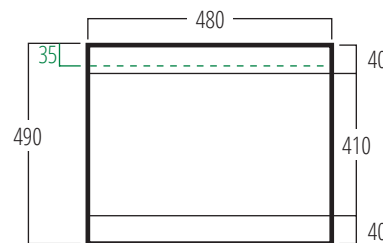

## Weights in Kg

Top Cap .....	0.55
Inner Moulding .....	0.56
Bottom Moulding .....	0.56
Body Panel .....	1.78
Bag .....	1.04

## Packaging in Kg

Individual reusable carton .....	1.88
External size: 925(w) x 845(d) x 82mm(h)	

Top Cap

Bottom Moulding

Inner Moulding

Small Unit

Once graphics are applied

Graphic Size 1495mm x 865mm