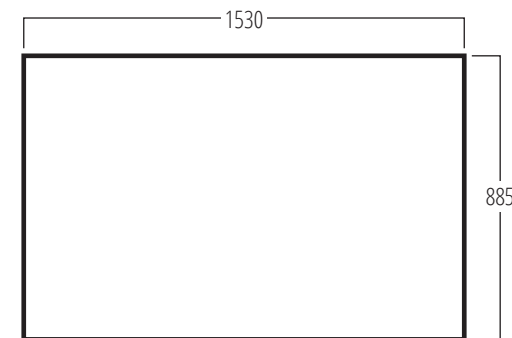

## Weights in Kg

Top Cap .....	0.55
Inner Moulding .....	0.56
Bottom Moulding .....	0.56
Body Panel .....	1.78
Bag .....	1.04

## Packaging in Kg

Individual reusable carton .....	1.88
External size: 925(w) x 845(d) x 82mm(h)	

Top Cap

Bottom Moulding

Inner Moulding

Small Unit

Once graphics are applied

Graphic Size 1495mm x 865mm