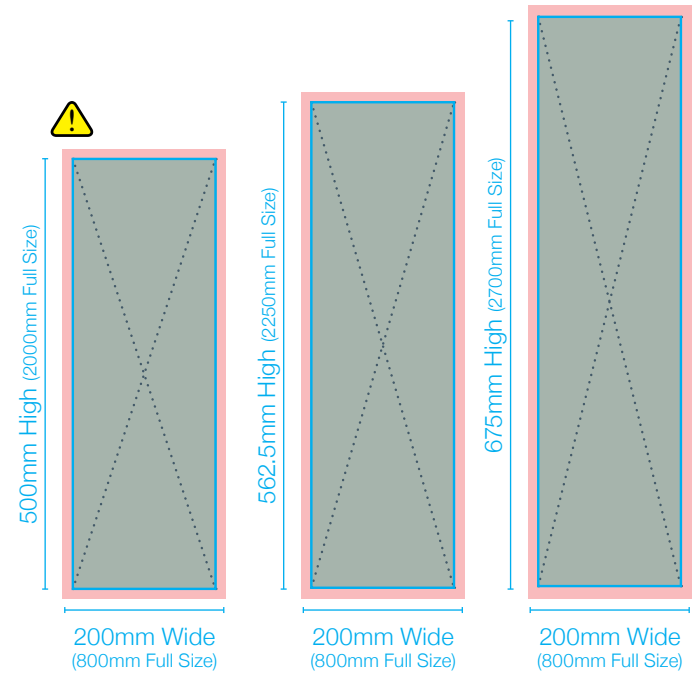

Bleed Area ■ Visible Graphic Area ■ Unprinted Cut Lines □

700 Wide Graphic Sizes

800 Wide Graphic Sizes

900 Wide Graphic Sizes

1000 Wide Graphic Sizes