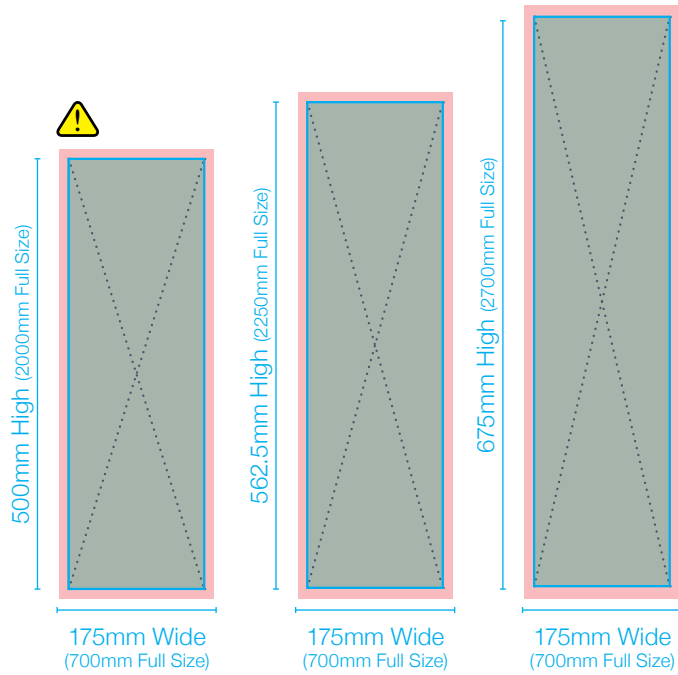

Bleed Area ■ Visible Graphic Area ■ Unprinted Cut Lines □

700 Wide Graphic Sizes

800 Wide Graphic Sizes

900 Wide Graphic Sizes

1000 Wide Graphic Sizes