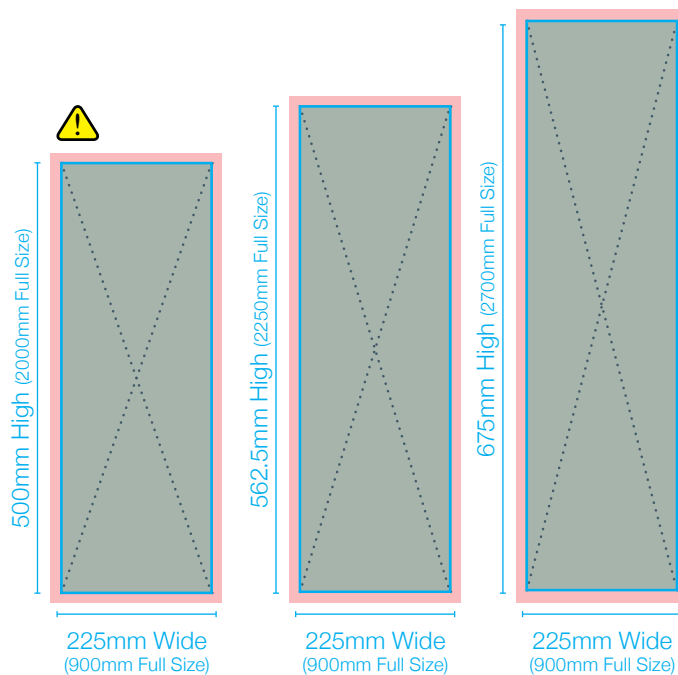

Bleed Area ■ Visible Graphic Area ■ Unprinted Cut Lines □

700 Wide Graphic Sizes

800 Wide Graphic Sizes

900 Wide Graphic Sizes

1000 Wide Graphic Sizes