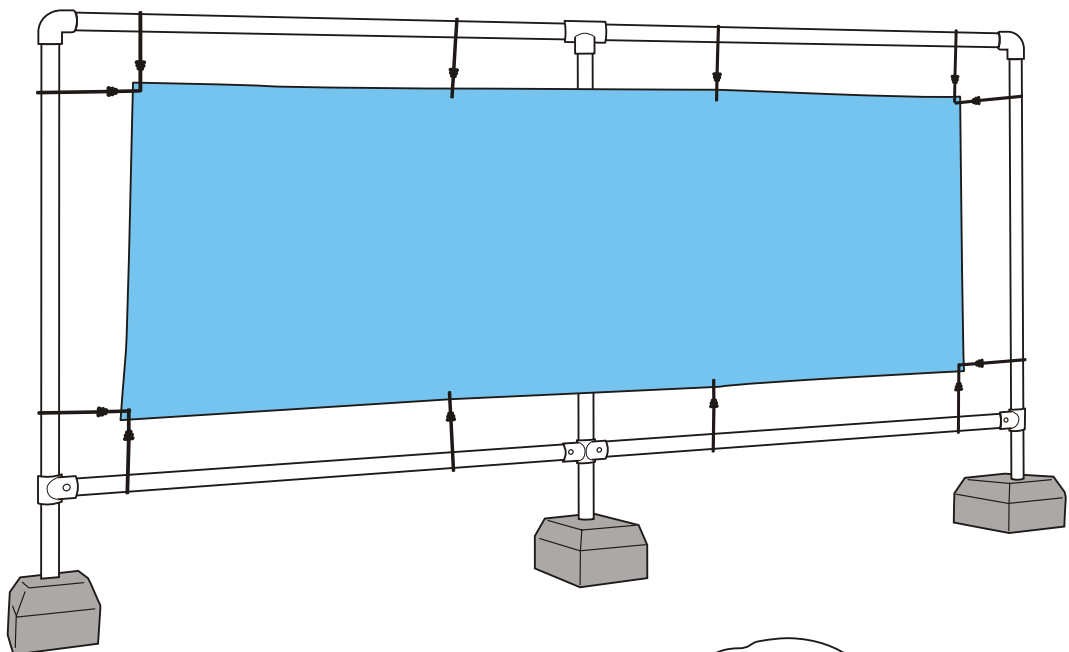

## Semi-permanent Banner Display Frames

### For long term use in demanding road-side locations

These galvanised steel banner frames offer extreme heavy duty performance whilst still allowing you to occasionally change the positioning of the frame or the message of the banner.

# The MaxiFrame

MaxiFrame from JMS Flagpoles offers the ultimate in heavy duty frames without needing to create fixed signage. The MaxiFrame is built from sturdy steel sections, so you can be sure that whatever the British weather can throw at it, your banner will still be professionally displayed, day after day. The MaxiFrame is available with three different base options.