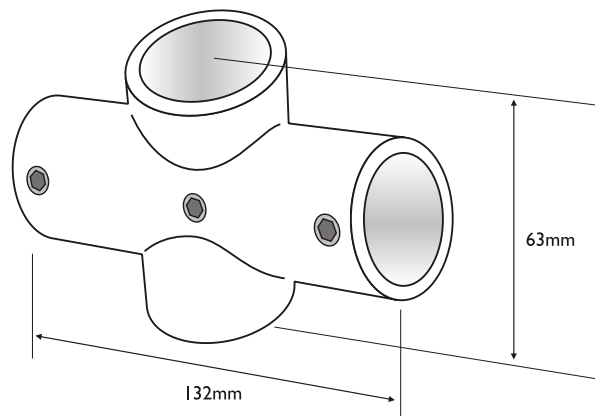

### Joints and angles

Tube size 40mm

ELBOW JOINT

ALLEN KEY

'T' JOINT

CROSS JOINT