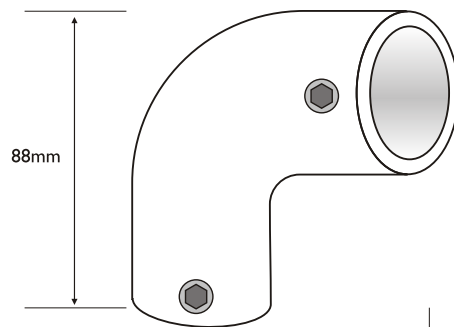

# The MaxiFrame

MaxiFrame from JMS Flagpoles offers the ultimate in heavy duty frames without needing to create fixed signage. The MaxiFrame is built from sturdy steel sections, so you can be sure that whatever the British weather can throw at it, your banner will still be professionally displayed, day after day. The MaxiFrame is available with three different base options.

### Joints and angles

Tube size 40mm

ELBOW JOINT

ALLEN KEY

'T' JOINT

CROSS JOINT