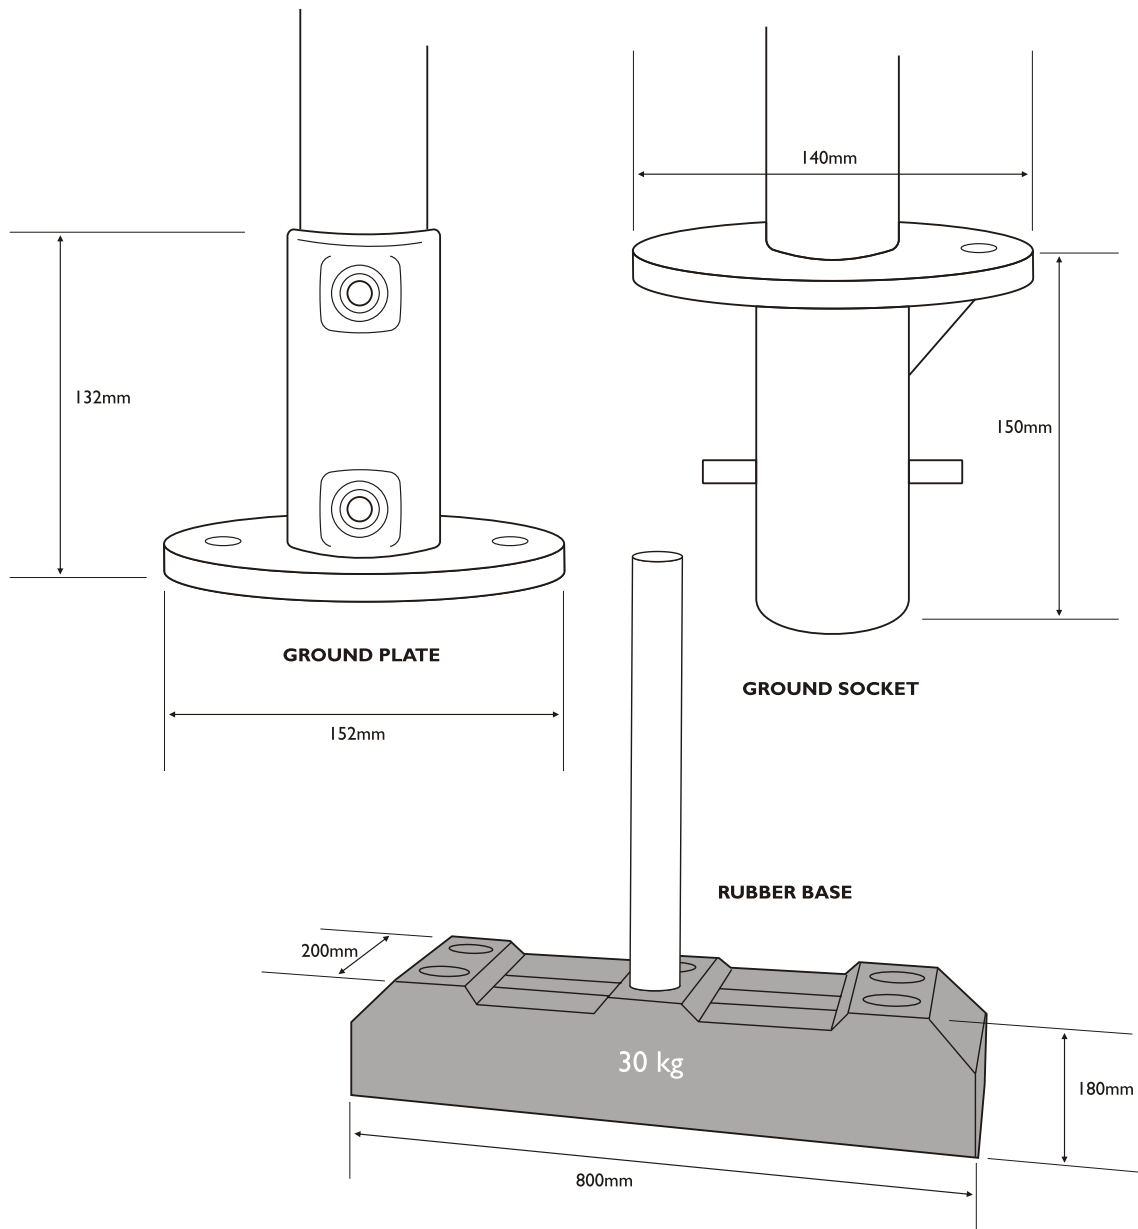

Semi-permanent Banner Display Frames

The MaxiFrame

MaxiFrame from JMS Flagpoles offers the ultimate in heavy duty frames without needing to create fixed signage. The MaxiFrame is built from sturdy steel sections, so you can be sure that whatever the British weather can throw at it, your banner will still be professionally displayed, day after day. The MaxiFrame is available with three different base options.