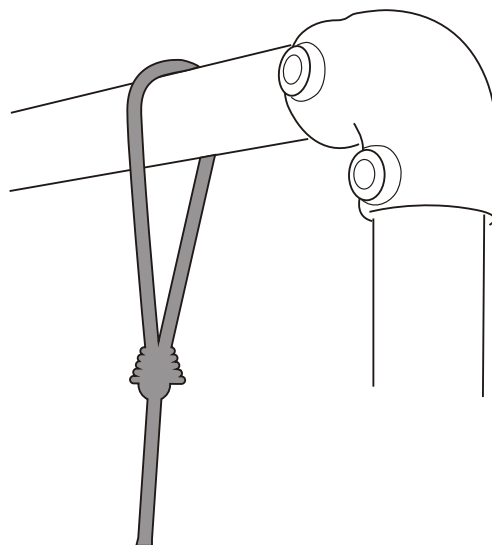

## Semi-permanent Banner Display Frames

### For long term use in demanding road-side locations

These galvanised steel banner frames offer extreme heavy duty performance whilst still allowing you to occasionally change the positioning of the frame or the message of the banner.

### Joints and angles

Tube size 40mm

ELBOW JOINT

ALLEN KEY

'T' JOINT

CROSS JOINT