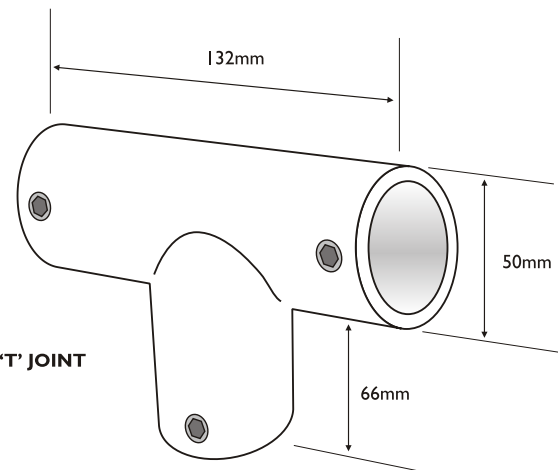

### Joints and angles

Tube size 40mm

ELBOW JOINT

ALLEN KEY

'T' JOINT

CROSS JOINT